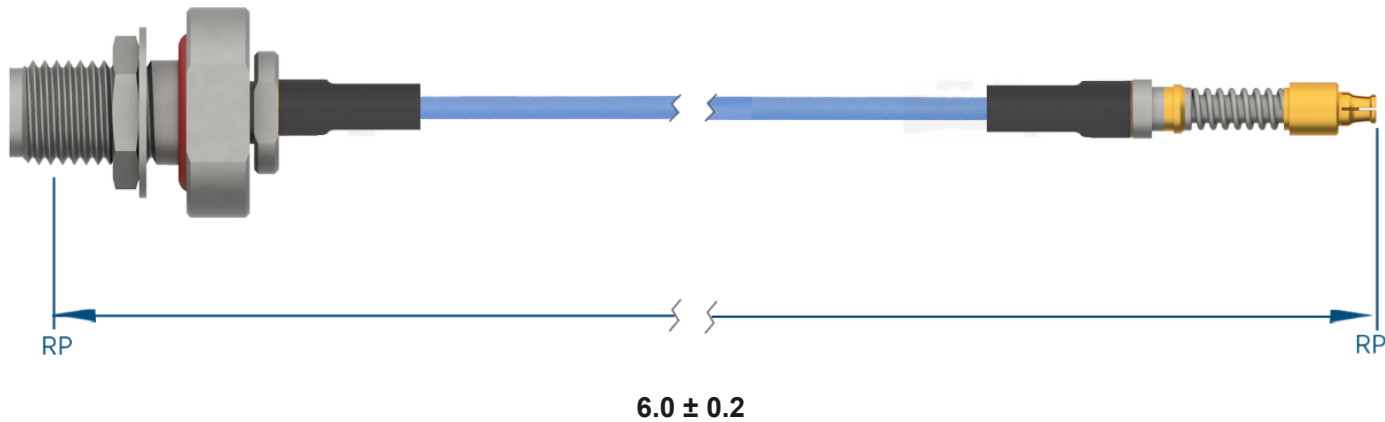

PRODUCT DATA DRAWING

**MATERIAL**

CONNECTORS: 2.92mm Bulkhead Female (SF1521-60045)
 VITA 67.3 SMPS Female Backplane Contact (3821-40023)

CABLE: Ø.047 Flexible Coax

SHRINK TUBING: M23053/5

PERFORMANCE

IMPEDANCE: 50 Ohms

FREQ. RANGE: DC to 40 GHz

VSWR: 1.4:1 Max, DC to 18.0 GHz
 1.6:1 Max, 18.0 + GHz

INSERTION LOSS: 1.89 dB Max

NOTES

1. See individual data drawings for connector specifications
2. Dimensions shown are in inches

TITLE:

2.92mm Bulkhead Female to VITA 67.3 SMPS Female
 Backplane Contact 6" Cable Assembly for Ø.047
 Flexible Coax

DWG. NO.

FB292-047-FV67.3SMPS-060

DRAWN

2022-10-17 14:02:26