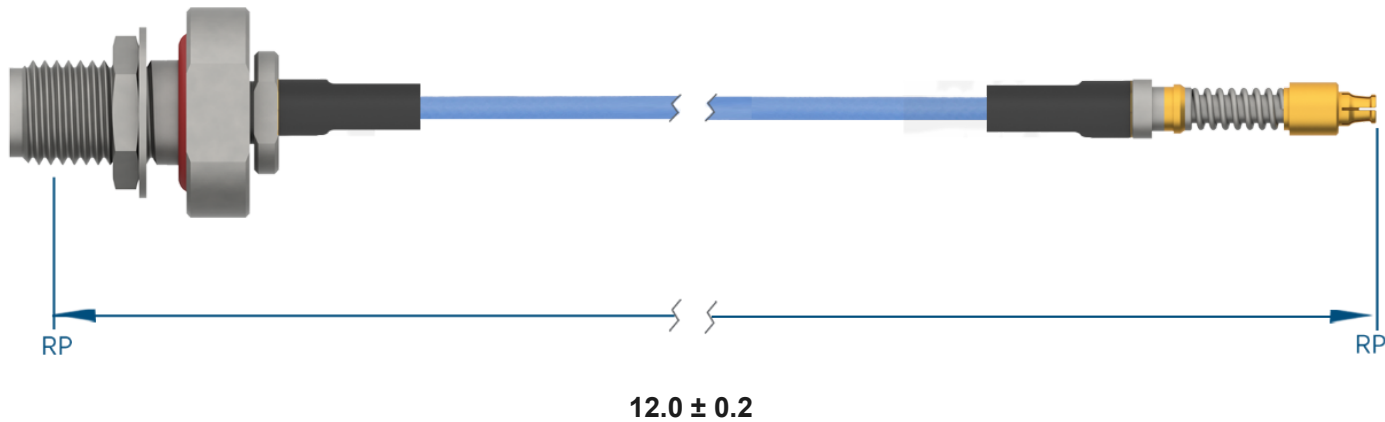

PRODUCT DATA DRAWING

**MATERIAL**

CONNECTORS: 2.92mm Bulkhead Female (SF1521-60045)
 VITA 67.3 SMPS Female Backplane Contact (3821-40023)

CABLE: Ø.047 Flexible Coax

SHRINK TUBING: M23053/5

PERFORMANCE

IMPEDANCE: 50 Ohms

FREQ. RANGE: DC to 40 GHz

VSWR: 1.3:1 Max, DC to 18.0 GHz
 1.5:1 Max, 18.0 + GHz

INSERTION LOSS: 3.27 dB Max

NOTES

1. See individual data drawings for connector specifications
2. Dimensions shown are in inches

TITLE:

2.92mm Bulkhead Female to VITA 67.3 SMPS Female
 Backplane Contact 12" Cable Assembly for Ø.047
 Flexible Coax

DWG. NO.

FB292-047-FV67.3SMPS-120

DRAWN

2022-10-14 14:01:44