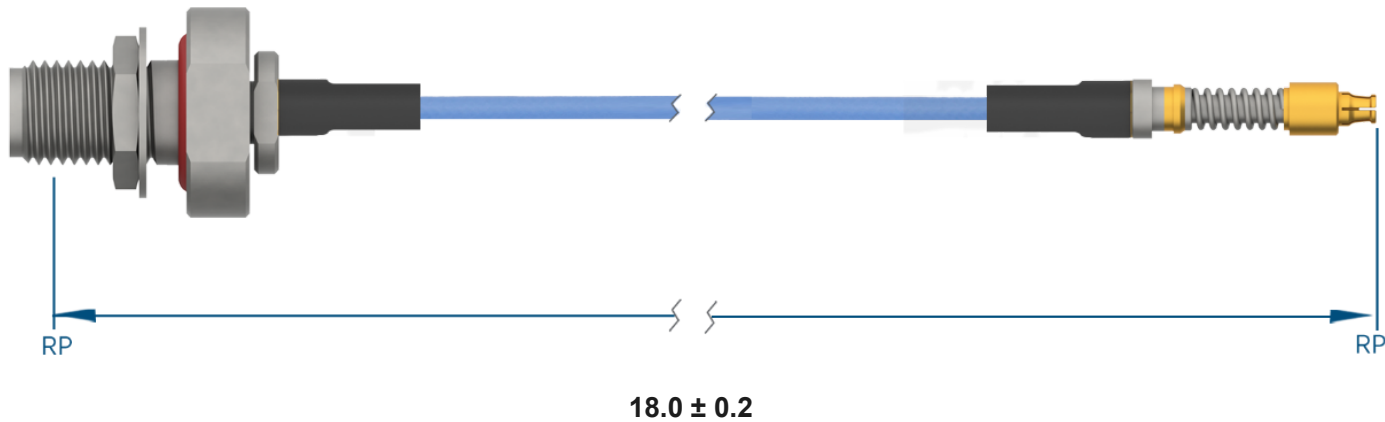

PRODUCT DATA DRAWING

**MATERIAL**

CONNECTORS: 2.92mm Bulkhead Female (SF1521-60045)
 VITA 67.3 SMPS Female Backplane Contact (3821-40023)

CABLE: Ø.047 Flexible Coax

SHRINK TUBING: M23053/5

PERFORMANCE

IMPEDANCE: 50 Ohms

FREQ. RANGE: DC to 40 GHz

VSWR: 1.3:1 Max, DC to 18.0 GHz
 1.5:1 Max, 18.0 + GHz

INSERTION LOSS: 4.65 dB Max

NOTES

1. See individual data drawings for connector specifications
2. Dimensions shown are in inches

TITLE:

2.92mm Bulkhead Female to VITA 67.3 SMPS Female
 Backplane Contact 18" Cable Assembly for Ø.047
 Flexible Coax

DWG. NO.

FB292-047-FV67.3SMPS-180

DRAWN

2022-10-14 14:02:53