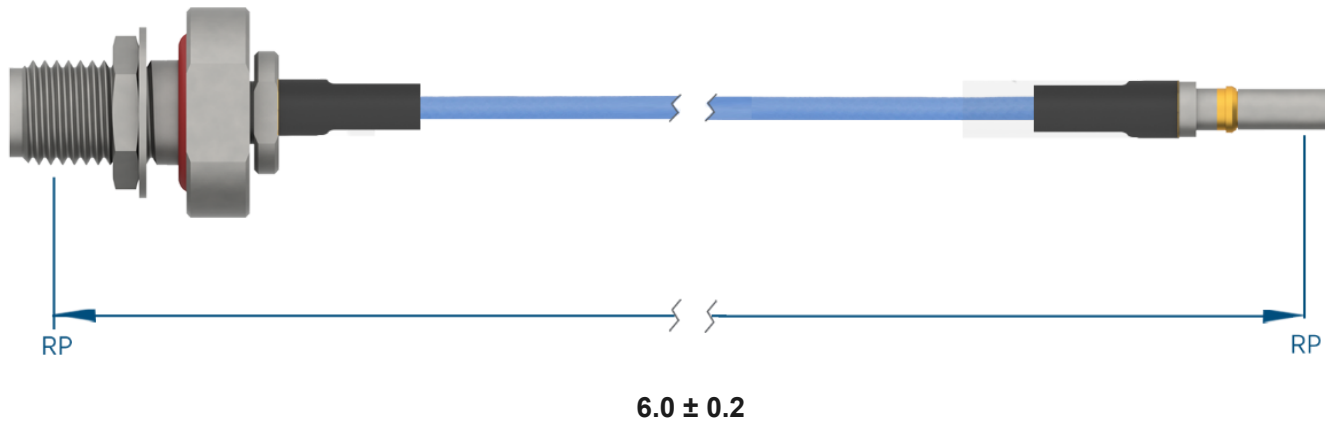

PRODUCT DATA DRAWING

**MATERIAL**

CONNECTORS: 2.92mm Bulkhead Female (SF1521-60045)
 VITA 67.3 SMPS Male Plug-In Contact (SF3811-60060)

CABLE: Ø.047 Flexible Coax

SHRINK TUBING: M23053/5

PERFORMANCE

IMPEDANCE: 50 Ohms

FREQ. RANGE: DC to 40 GHz

VSWR: 1.4:1 Max, DC to 18.0 GHz
 1.6:1 Max, 18.0 + GHz

INSERTION LOSS: 1.89 dB Max

NOTES

1. See individual data drawings for connector specifications
2. Dimensions shown are in inches

TITLE:

2.92mm Bulkhead Female to VITA 67.3 SMPS Male
 Plug-In Contact 6" Cable Assembly for Ø.047 Flexible
 Coax

DWG. NO.

FB292-047-MV67.3SMPS-060

DRAWN

2022-10-14 16:44:57