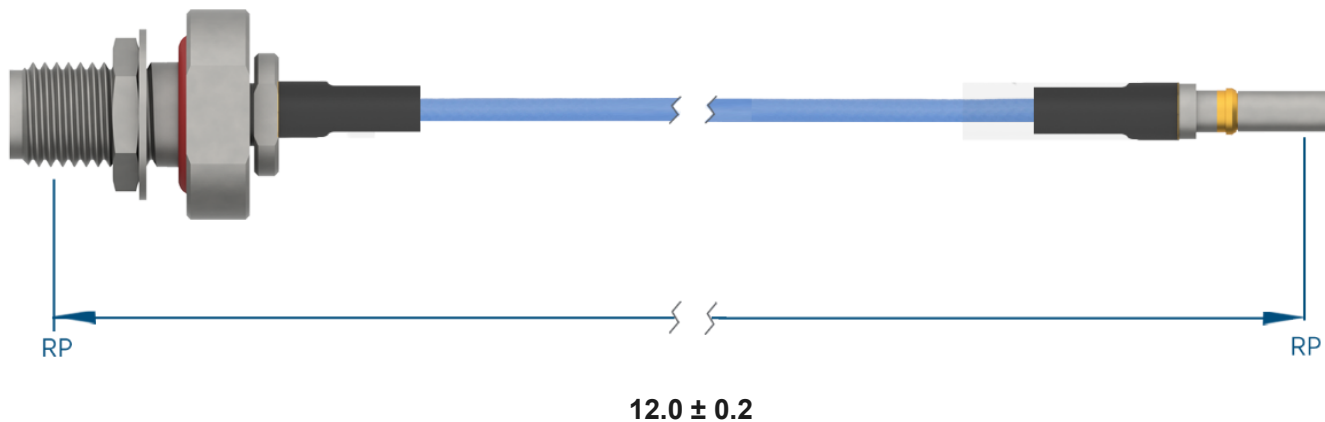

PRODUCT DATA DRAWING

**MATERIAL**

CONNECTORS: 2.92mm Bulkhead Female (SF1521-60045)
 VITA 67.3 SMPS Male Plug-In Contact (SF3811-60060)

CABLE: Ø.047 Flexible Coax

SHRINK TUBING: M23053/5

PERFORMANCE

IMPEDANCE: 50 Ohms

FREQ. RANGE: DC to 40 GHz

VSWR: 1.3:1 Max, DC to 18.0 GHz
 1.5:1 Max, 18.0 + GHz

INSERTION LOSS: 3.27 dB Max

NOTES

1. See individual data drawings for connector specifications
2. Dimensions shown are in inches

TITLE:

2.92mm Bulkhead Female to VITA 67.3 SMPS Male
 Plug-In Contact 12" Cable Assembly for Ø.047 Flexible
 Coax

DWG. NO.

FB292-047-MV67.3SMPS-120

DRAWN

2022-10-14 16:45:27