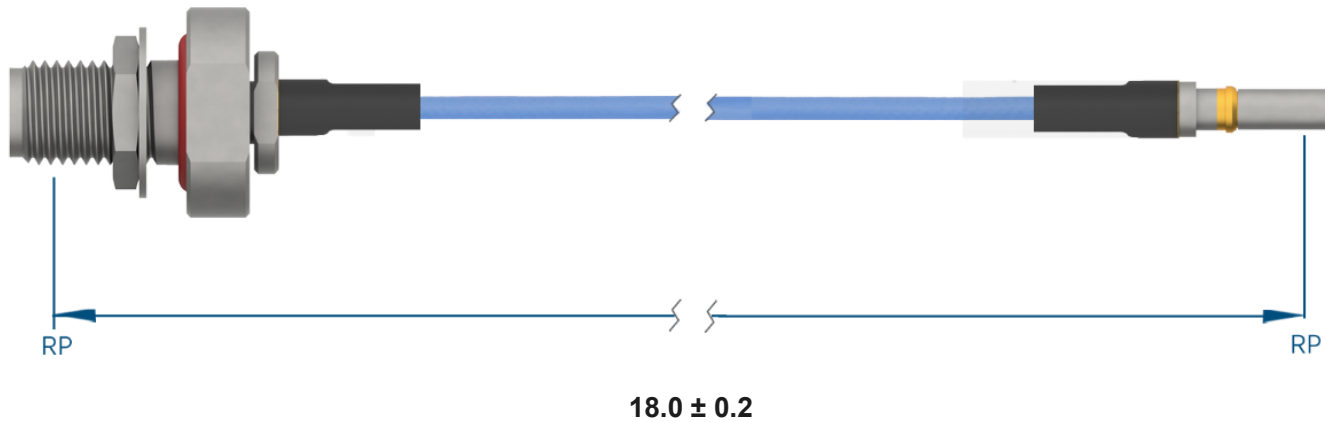

PRODUCT DATA DRAWING

**MATERIAL**

CONNECTORS: 2.92mm Bulkhead Female (SF1521-60045)
 VITA 67.3 SMPS Male Plug-In Contact (SF3811-60060)

CABLE: Ø.047 Flexible Coax

SHRINK TUBING: M23053/5

PERFORMANCE

IMPEDANCE: 50 Ohms

FREQ. RANGE: DC to 40 GHz

VSWR: 1.3:1 Max, DC to 18.0 GHz
 1.5:1 Max, 18.0 + GHz

INSERTION LOSS: 4.65 dB Max

NOTES

1. See individual data drawings for connector specifications
2. Dimensions shown are in inches

TITLE:

2.92mm Bulkhead Female to VITA 67.3 SMPS Male
 Plug-In Contact 18" Cable Assembly for Ø.047 Flexible
 Coax

DWG. NO.

FB292-047-MV67.3SMPS-180

DRAWN

2022-10-14 16:46:02