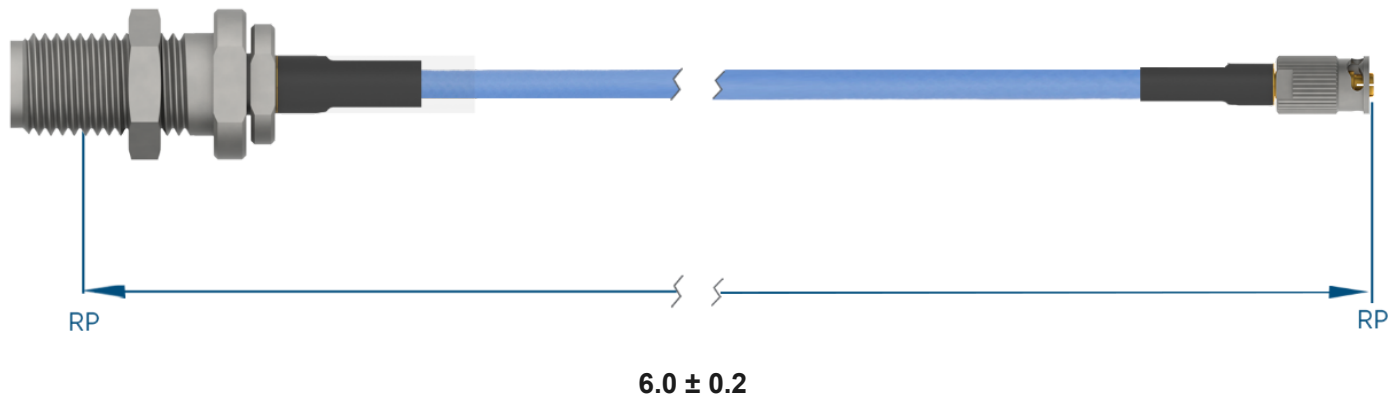

PRODUCT DATA DRAWING

**MATERIAL**

CONNECTORS: 2.92mm Bulkhead Female (SF1521-60025)
 SMPM Female QB (3221-60004)

CABLE: Ø.085 Flexible Coax

SHRINK TUBING: M23053/5

PERFORMANCE

IMPEDANCE: 50 Ohms

FREQ. RANGE: DC to 40 GHz

VSWR: 1.4:1 Max, DC to 18.0 GHz
 1.6:1 Max, 18.0 + GHz

INSERTION LOSS: 1.35 dB Max

NOTES

1. See individual data drawings for connector specifications
2. Dimensions shown are in inches

TITLE:

2.92mm Bulkhead Female to SMPM Female QB 6"
 Cable Assembly for Ø.085 Flexible Coax