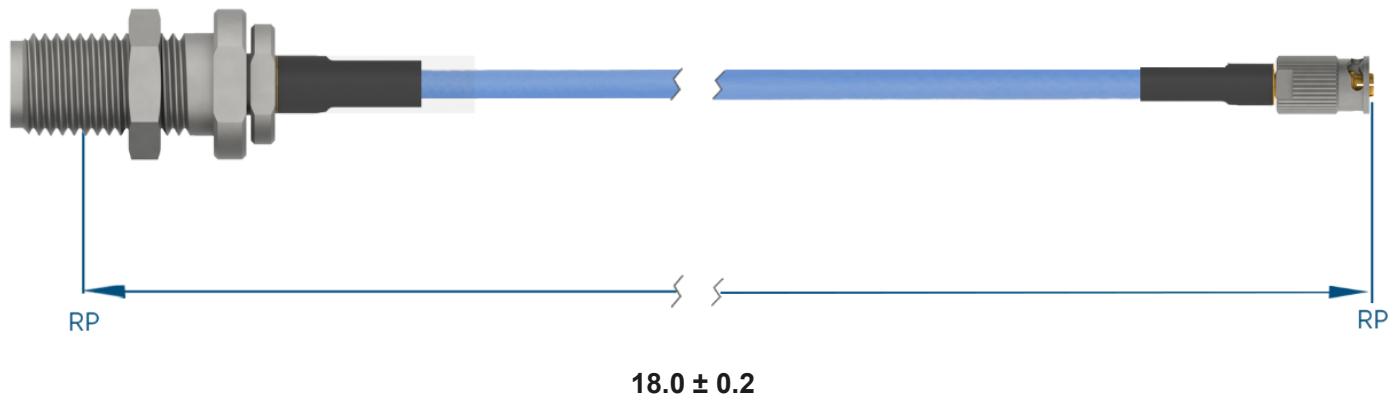

PRODUCT DATA DRAWING

**MATERIAL**

CONNECTORS: 2.92mm Bulkhead Female (SF1521-60025)
 SMPM Female QB (3221-60004)

CABLE: Ø.085 Flexible Coax

SHRINK TUBING: M23053/5

PERFORMANCE

IMPEDANCE: 50 Ohms

FREQ. RANGE: DC to 40 GHz

VSWR: 1.3:1 Max, DC to 18.0 GHz
 1.5:1 Max, 18.0 + GHz

INSERTION LOSS: 3.03 dB Max

NOTES

1. See individual data drawings for connector specifications
2. Dimensions shown are in inches

TITLE:

2.92mm Bulkhead Female to SMPM Female QB 18"
 Cable Assembly for Ø.085 Flexible Coax