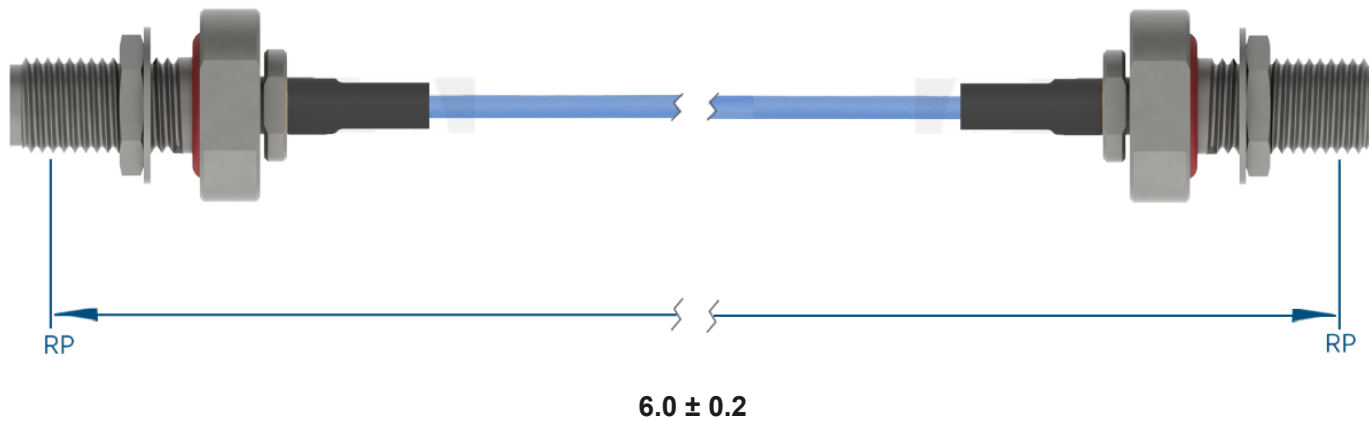

PRODUCT DATA DRAWING

**MATERIAL**

CONNECTORS: SMA Bulkhead Female (2944-6001)
SMA Bulkhead Female (2944-6001)

CABLE: Ø.047 Flexible Coax

SHRINK TUBING: M23053/5

PERFORMANCE

IMPEDANCE: 50 Ohms

FREQ. RANGE: DC to 18 GHz

VSWR: 1.4:1 Max, DC to 18.0 GHz
1.6:1 Max, 18.0 + GHz

INSERTION LOSS: 1.30 dB Max

NOTES

1. See individual data drawings for connector specifications
2. Dimensions shown are in inches

TITLE:

SMA Bulkhead Female to SMA Bulkhead Female 6"
Cable Assembly for Ø.047 Flexible Coax