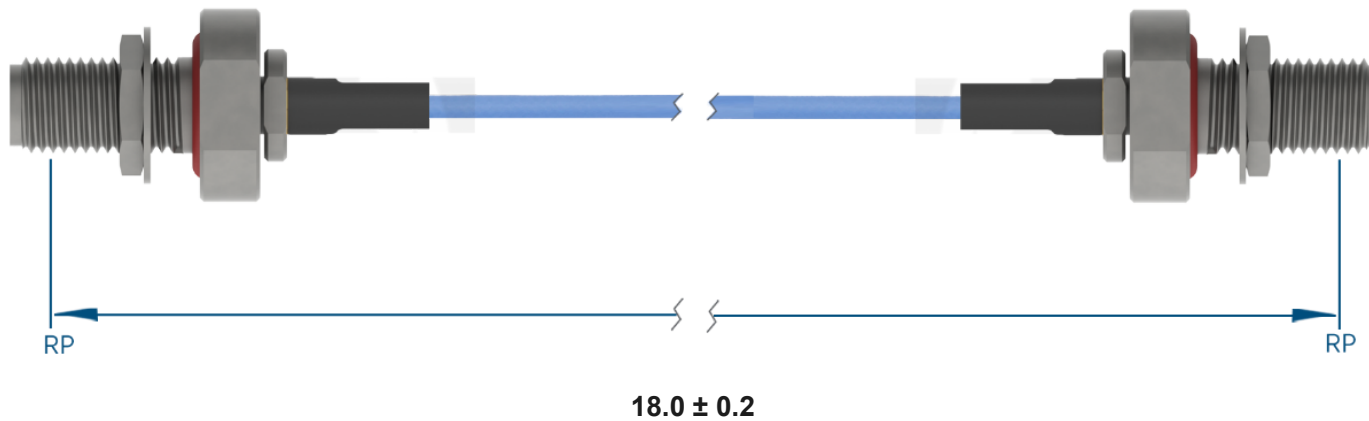

PRODUCT DATA DRAWING

**MATERIAL**

CONNECTORS: SMA Bulkhead Female (2944-6001)
SMA Bulkhead Female (2944-6001)

CABLE: Ø.047 Flexible Coax

SHRINK TUBING: M23053/5

PERFORMANCE

IMPEDANCE: 50 Ohms

FREQ. RANGE: DC to 18 GHz

VSWR: 1.3:1 Max, DC to 18.0 GHz
1.5:1 Max, 18.0 + GHz

INSERTION LOSS: 3.22 dB Max

NOTES

1. See individual data drawings for connector specifications
2. Dimensions shown are in inches

TITLE:

SMA Bulkhead Female to SMA Bulkhead Female 18"
Cable Assembly for Ø.047 Flexible Coax