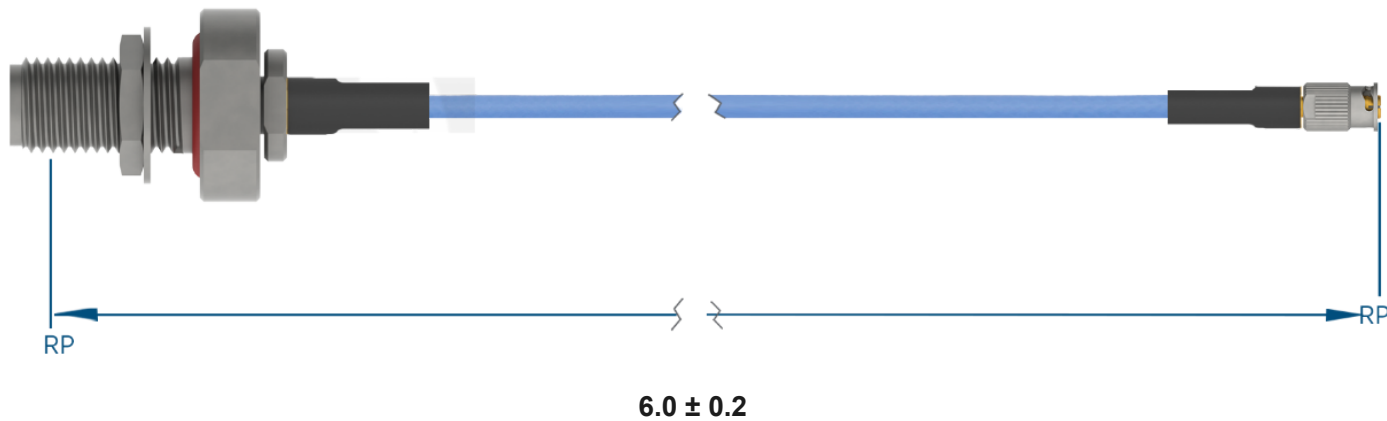

PRODUCT DATA DRAWING

**MATERIAL**

CONNECTORS: SMA Bulkhead Female (2944-6001)
 SMP Female QB (1221-40051)

CABLE: Ø.047 Flexible Coax

SHRINK TUBING: M23053/5

PERFORMANCE

IMPEDANCE: 50 Ohms

FREQ. RANGE: DC to 18 GHz

VSWR: 1.4:1 Max, DC to 18.0 GHz
 1.6:1 Max, 18.0 + GHz

INSERTION LOSS: 1.30 dB Max

NOTES

1. See individual data drawings for connector specifications
2. Dimensions shown are in inches

TITLE:

SMA Bulkhead Female to SMP Female QB 6" Cable
 Assembly for Ø.047 Flexible Coax