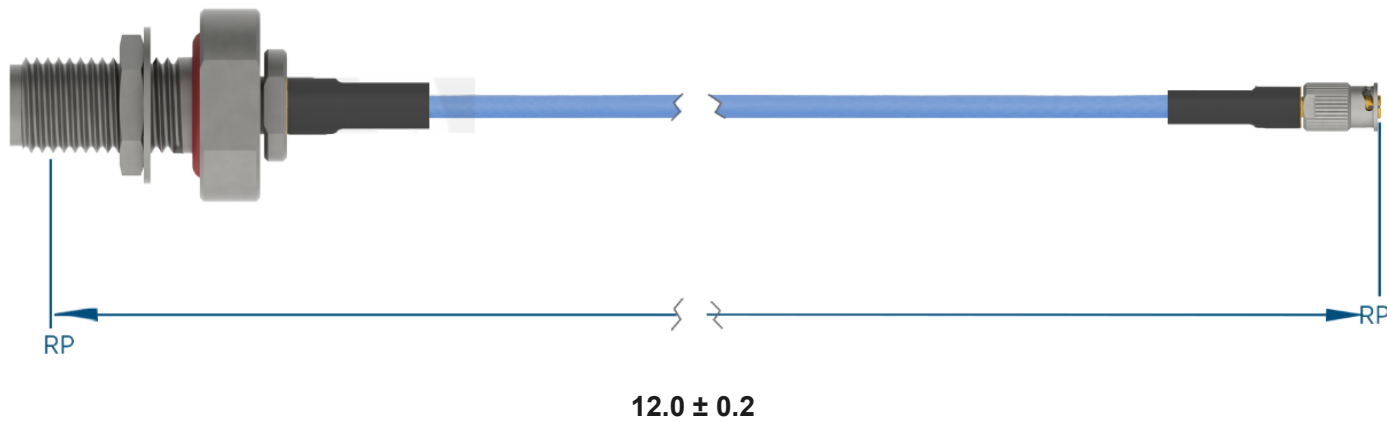

PRODUCT DATA DRAWING

**MATERIAL**

CONNECTORS: SMA Bulkhead Female (2944-6001)
SMP Female QB (1221-40051)

CABLE: Ø.047 Flexible Coax

SHRINK TUBING: M23053/5

PERFORMANCE

IMPEDANCE: 50 Ohms

FREQ. RANGE: DC to 18 GHz

VSWR: 1.3:1 Max, DC to 18.0 GHz
1.5:1 Max, 18.0 + GHz

INSERTION LOSS: 2.26 dB Max

NOTES

1. See individual data drawings for connector specifications
2. Dimensions shown are in inches

TITLE:

SMA Bulkhead Female to SMP Female QB 12" Cable
Assembly for Ø.047 Flexible Coax