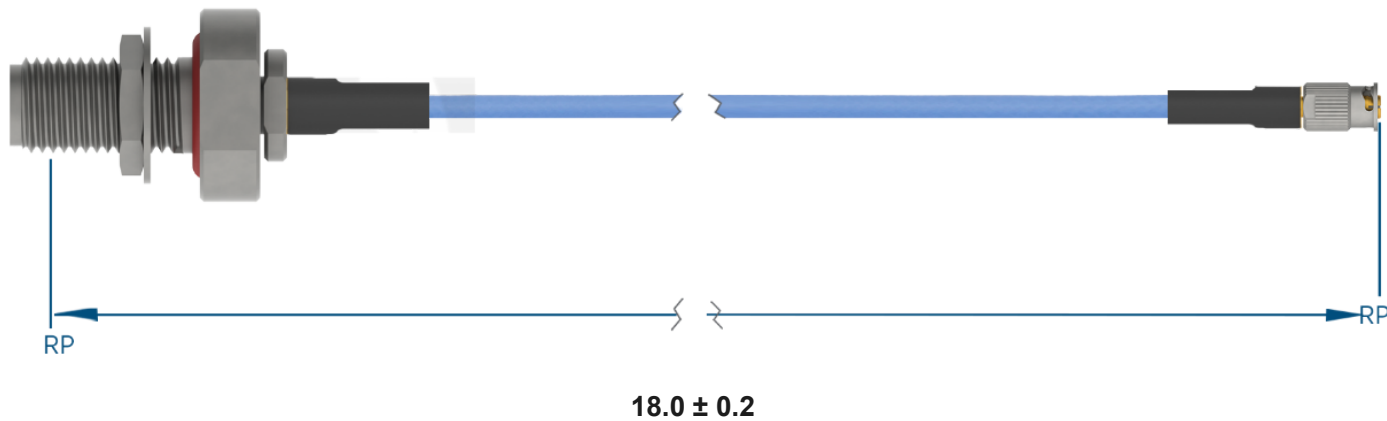

## PRODUCT DATA DRAWING

**MATERIAL**

CONNECTORS: SMA Bulkhead Female (2944-6001)  
 SMP Female QB (1221-40051)

CABLE: Ø.047 Flexible Coax

SHRINK TUBING: M23053/5

**PERFORMANCE**

IMPEDANCE: 50 Ohms

FREQ. RANGE: DC to 18 GHz

VSWR: 1.3:1 Max, DC to 18.0 GHz  
 1.5:1 Max, 18.0 + GHz

INSERTION LOSS: 3.22 dB Max

**NOTES**

1. See individual data drawings for connector specifications
2. Dimensions shown are in inches

## TITLE:

SMA Bulkhead Female to SMP Female QB 18" Cable  
 Assembly for Ø.047 Flexible Coax