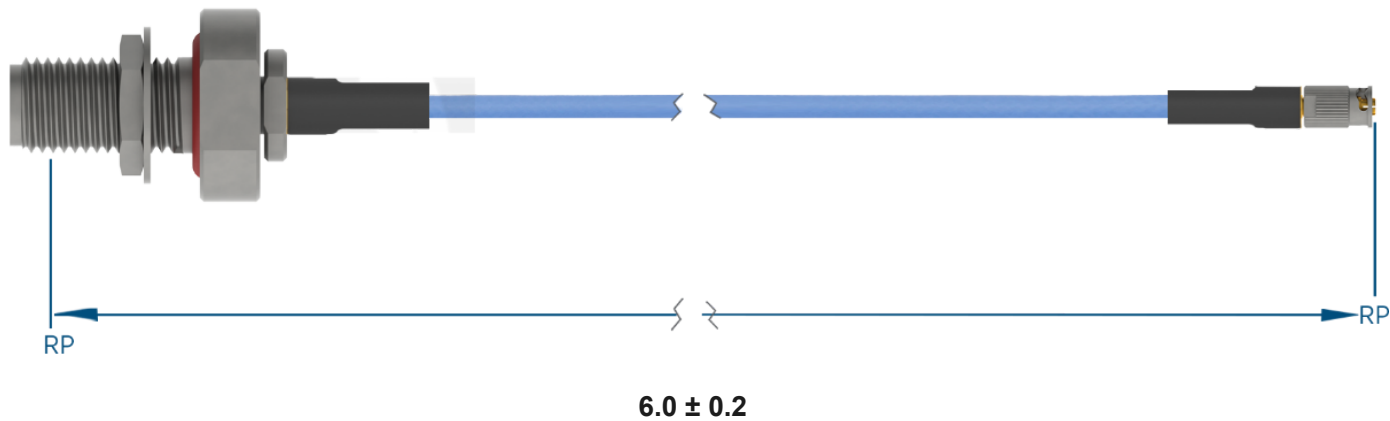

PRODUCT DATA DRAWING

**MATERIAL**

CONNECTORS: SMA Bulkhead Female (2944-6001)
 SMPM Female QB (3221-60003)

CABLE: Ø.047 Flexible Coax

SHRINK TUBING: M23053/5

PERFORMANCE

IMPEDANCE: 50 Ohms

FREQ. RANGE: DC to 18 GHz

VSWR: 1.4:1 Max, DC to 18.0 GHz
 1.6:1 Max, 18.0 + GHz

INSERTION LOSS: 1.30 dB Max

NOTES

1. See individual data drawings for connector specifications
2. Dimensions shown are in inches

TITLE:

SMA Bulkhead Female to SMPM Female QB 6" Cable
 Assembly for Ø.047 Flexible Coax