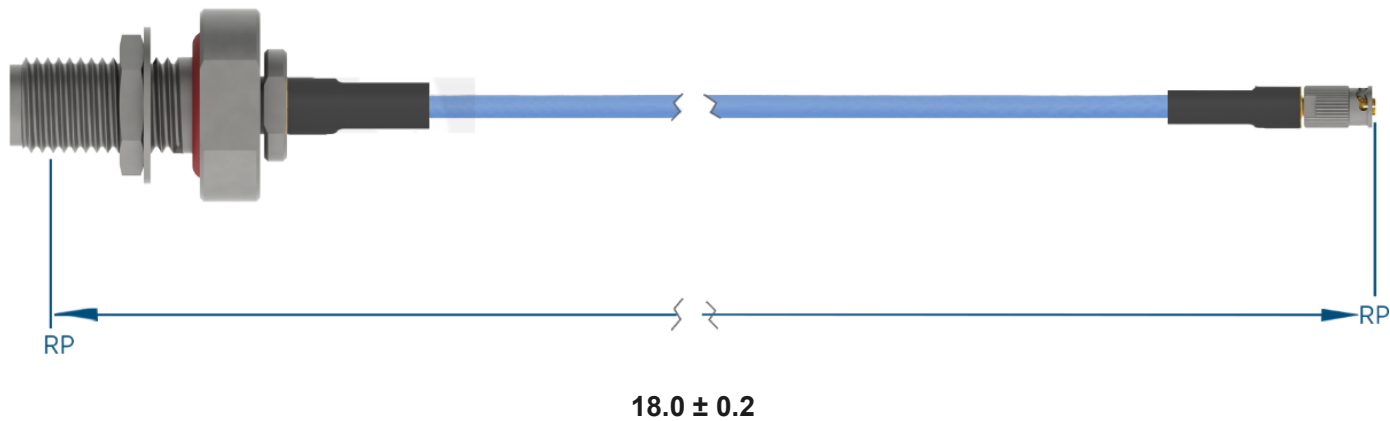

PRODUCT DATA DRAWING

**MATERIAL**

CONNECTORS: SMA Bulkhead Female (2944-6001)
 SMPM Female QB (3221-60003)

CABLE: Ø.047 Flexible Coax

SHRINK TUBING: M23053/5

PERFORMANCE

IMPEDANCE: 50 Ohms

FREQ. RANGE: DC to 18 GHz

VSWR: 1.3:1 Max, DC to 18.0 GHz
 1.5:1 Max, 18.0 + GHz

INSERTION LOSS: 3.22 dB Max

NOTES

1. See individual data drawings for connector specifications
2. Dimensions shown are in inches

TITLE:

SMA Bulkhead Female to SMPM Female QB 18" Cable
 Assembly for Ø.047 Flexible Coax