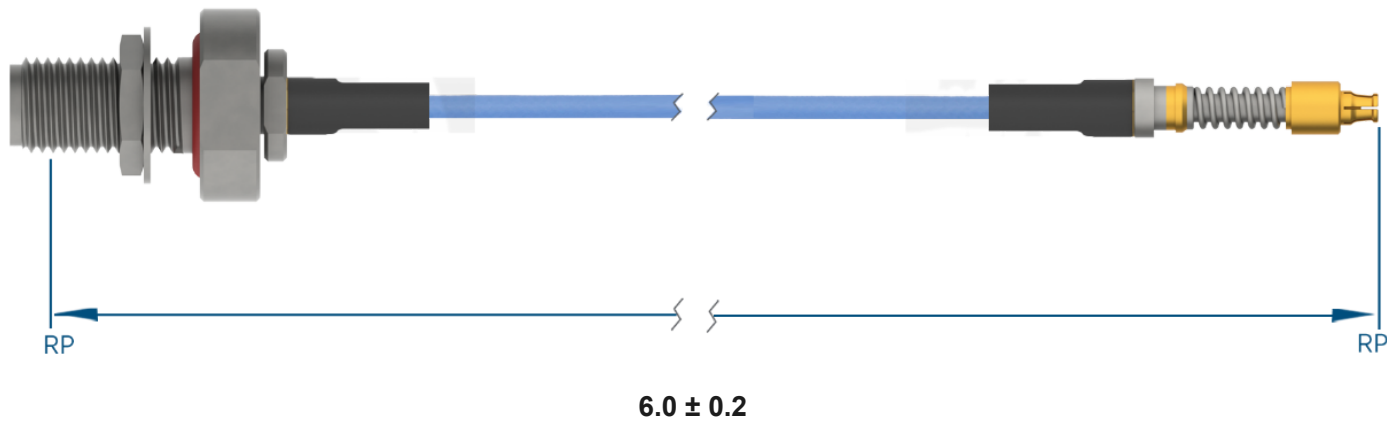

PRODUCT DATA DRAWING

**MATERIAL**

CONNECTORS: SMA Bulkhead Female (2944-6001)
 VITA 67.3 SMPS Female Backplane Contact (3821-40023)

CABLE: Ø.047 Flexible Coax

SHRINK TUBING: M23053/5

PERFORMANCE

IMPEDANCE: 50 Ohms

FREQ. RANGE: DC to 18 GHz

VSWR: 1.4:1 Max, DC to 18.0 GHz
 1.6:1 Max, 18.0 + GHz

INSERTION LOSS: 1.30 dB Max

NOTES

1. See individual data drawings for connector specifications
2. Dimensions shown are in inches

TITLE:

SMA Bulkhead Female to VITA 67.3 SMPS Female
 Backplane Contact 6" Cable Assembly for Ø.047
 Flexible Coax

DWG. NO.

FBSMA-047-FV67.3SMPS-060

DRAWN

2022-10-17 12:09:39