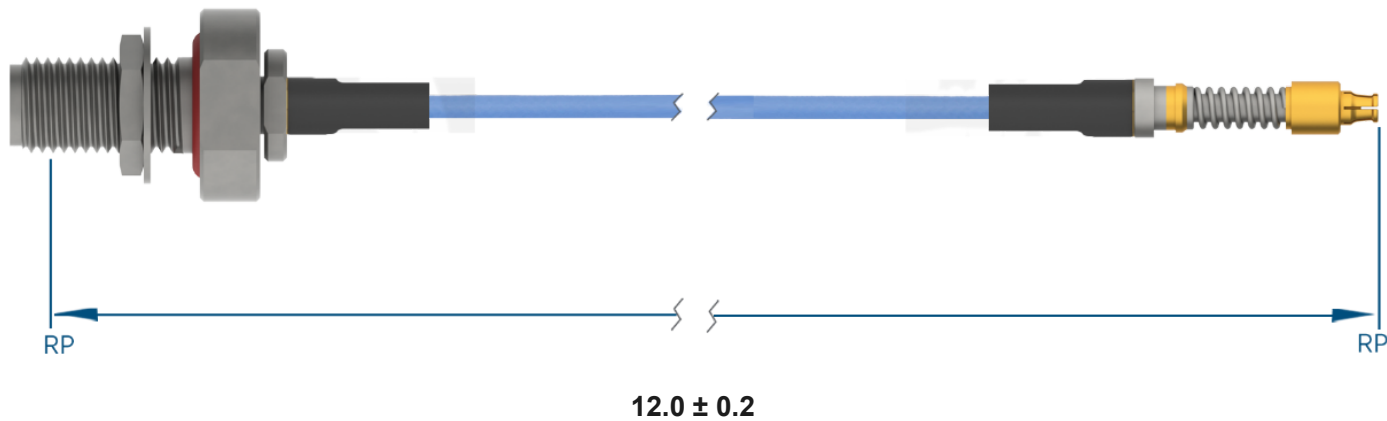

## PRODUCT DATA DRAWING

**MATERIAL**

CONNECTORS: SMA Bulkhead Female (2944-6001)  
 VITA 67.3 SMPS Female Backplane Contact (3821-40023)

CABLE: Ø.047 Flexible Coax

SHRINK TUBING: M23053/5

**PERFORMANCE**

IMPEDANCE: 50 Ohms

FREQ. RANGE: DC to 18 GHz

VSWR: 1.3:1 Max, DC to 18.0 GHz  
 1.5:1 Max, 18.0 + GHz

INSERTION LOSS: 2.26 dB Max

**NOTES**

1. See individual data drawings for connector specifications
2. Dimensions shown are in inches

## TITLE:

SMA Bulkhead Female to VITA 67.3 SMPS Female  
 Backplane Contact 12" Cable Assembly for Ø.047  
 Flexible Coax