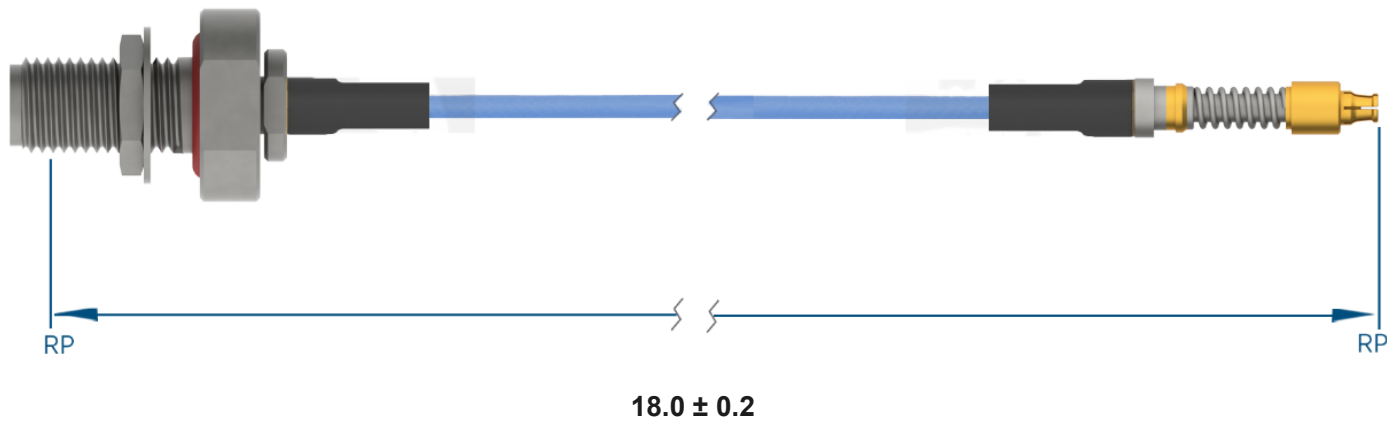

PRODUCT DATA DRAWING

**MATERIAL**

CONNECTORS: SMA Bulkhead Female (2944-6001)
 VITA 67.3 SMPS Female Backplane Contact (3821-40023)

CABLE: Ø.047 Flexible Coax

SHRINK TUBING: M23053/5

PERFORMANCE

IMPEDANCE: 50 Ohms

FREQ. RANGE: DC to 18 GHz

VSWR: 1.3:1 Max, DC to 18.0 GHz
 1.5:1 Max, 18.0 + GHz

INSERTION LOSS: 3.22 dB Max

NOTES

1. See individual data drawings for connector specifications
2. Dimensions shown are in inches

TITLE:

SMA Bulkhead Female to VITA 67.3 SMPS Female
 Backplane Contact 18" Cable Assembly for Ø.047
 Flexible Coax

DWG. NO.

FBSMA-047-FV67.3SMPS-180

DRAWN

2022-10-17 12:10:40