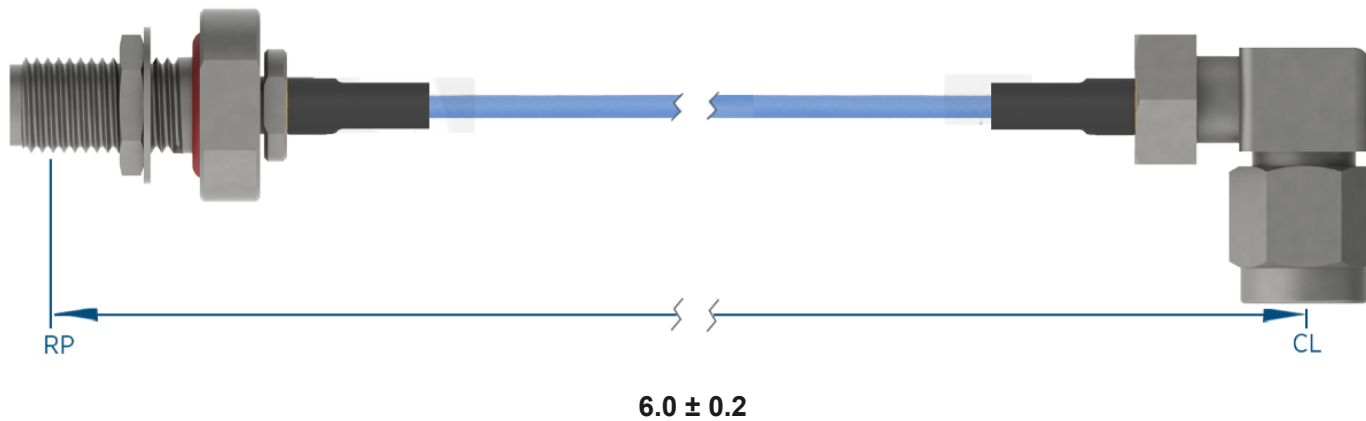

PRODUCT DATA DRAWING

**MATERIAL**

CONNECTORS: SMA Bulkhead Female (2944-6001)
SMA R/A Male (2912-61002)

CABLE: Ø.047 Flexible Coax

SHRINK TUBING: M23053/5

PERFORMANCE

IMPEDANCE: 50 Ohms

FREQ. RANGE: DC to 18 GHz

VSWR: 1.4:1 Max, DC to 18.0 GHz
1.6:1 Max, 18.0 + GHz

INSERTION LOSS: 1.30 dB Max

NOTES

1. See individual data drawings for connector specifications
2. Dimensions shown are in inches

TITLE:

SMA Bulkhead Female to SMA R/A Male 6" Cable
Assembly for Ø.047 Flexible Coax