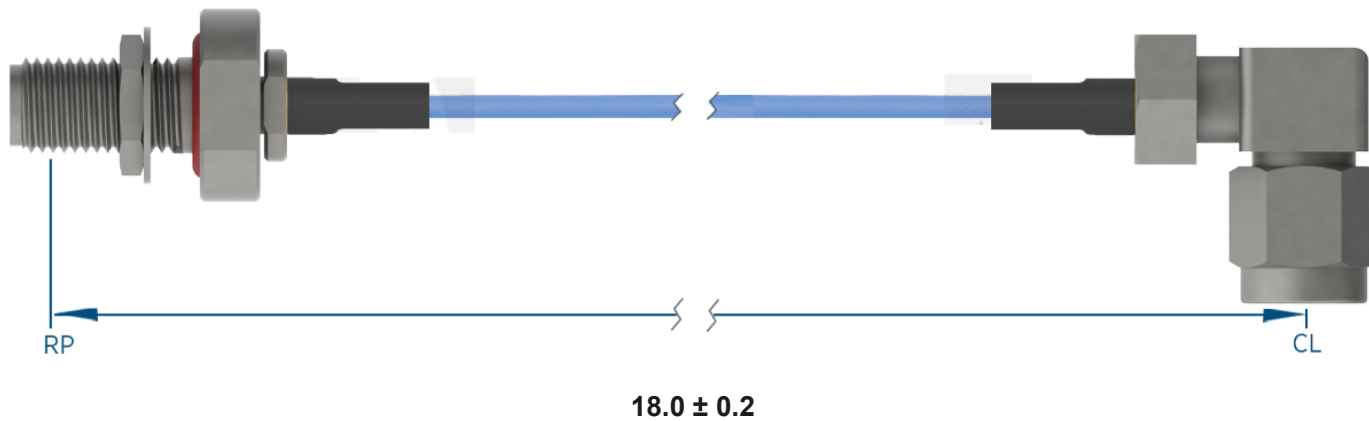

PRODUCT DATA DRAWING

**MATERIAL**

CONNECTORS: SMA Bulkhead Female (2944-6001)
 SMA R/A Male (2912-61002)

CABLE: Ø.047 Flexible Coax

SHRINK TUBING: M23053/5

PERFORMANCE

IMPEDANCE: 50 Ohms

FREQ. RANGE: DC to 18 GHz

VSWR: 1.3:1 Max, DC to 18.0 GHz
 1.5:1 Max, 18.0 + GHz

INSERTION LOSS: 3.22 dB Max

NOTES

1. See individual data drawings for connector specifications
2. Dimensions shown are in inches

TITLE:

SMA Bulkhead Female to SMA R/A Male 18" Cable
 Assembly for Ø.047 Flexible Coax