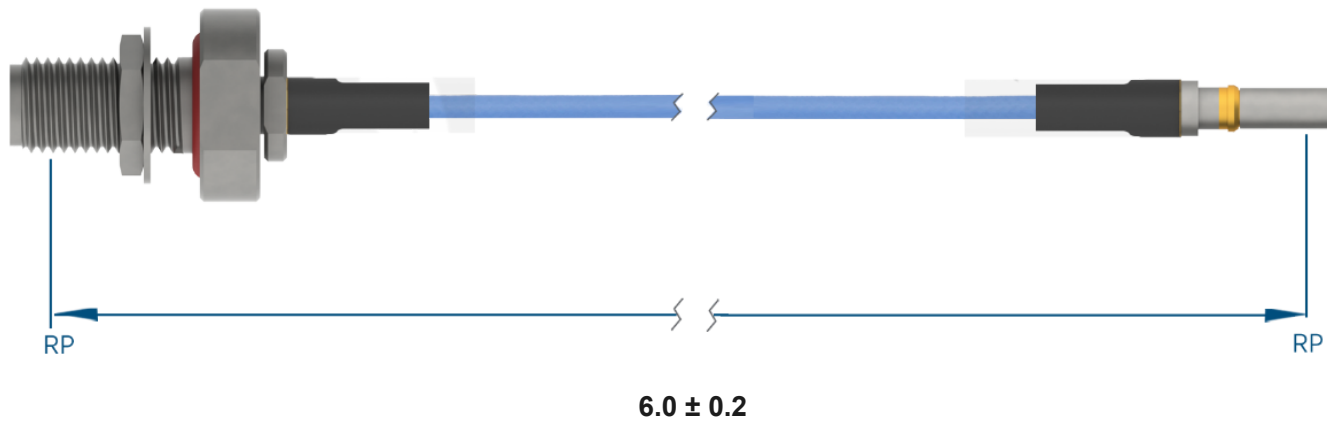

PRODUCT DATA DRAWING

**MATERIAL**

CONNECTORS: SMA Bulkhead Female (2944-6001)
 VITA 67.3 SMPS Male Plug-In Contact (SF3811-60060)

CABLE: Ø.047 Flexible Coax

SHRINK TUBING: M23053/5

PERFORMANCE

IMPEDANCE: 50 Ohms

FREQ. RANGE: DC to 18 GHz

VSWR: 1.4:1 Max, DC to 18.0 GHz
 1.6:1 Max, 18.0 + GHz

INSERTION LOSS: 1.30 dB Max

NOTES

1. See individual data drawings for connector specifications
2. Dimensions shown are in inches

TITLE:

SMA Bulkhead Female to VITA 67.3 SMPS Male Plug-In Contact 6" Cable Assembly for Ø.047 Flexible Coax

DWG. NO.

FBSMA-047-MV67.3SMPS-060

DRAWN

2022-10-17 12:12:16