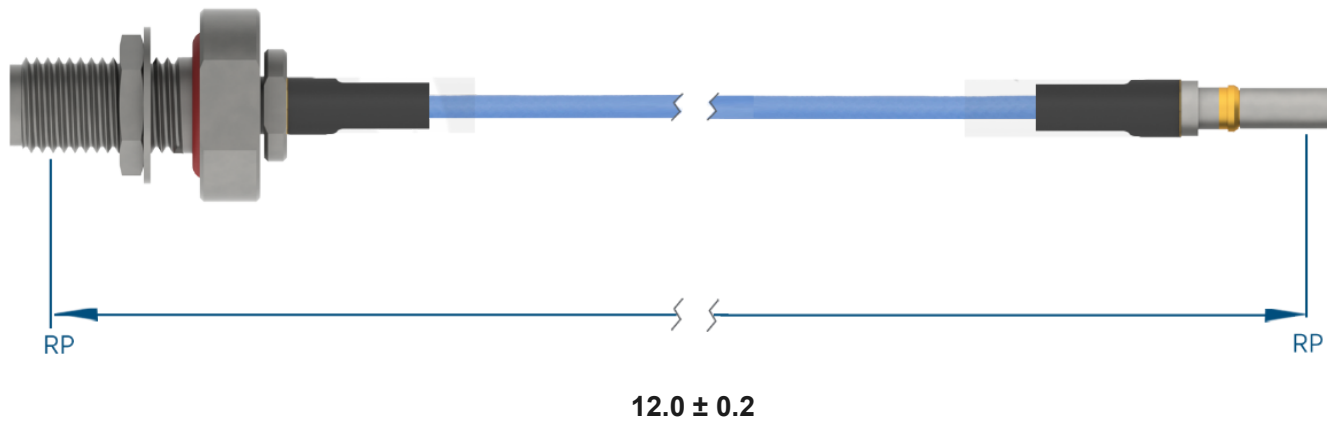

PRODUCT DATA DRAWING

**MATERIAL**

CONNECTORS: SMA Bulkhead Female (2944-6001)
 VITA 67.3 SMPS Male Plug-In Contact (SF3811-60060)

CABLE: Ø.047 Flexible Coax

SHRINK TUBING: M23053/5

PERFORMANCE

IMPEDANCE: 50 Ohms

FREQ. RANGE: DC to 18 GHz

VSWR: 1.3:1 Max, DC to 18.0 GHz
 1.5:1 Max, 18.0 + GHz

INSERTION LOSS: 2.26 dB Max

NOTES

1. See individual data drawings for connector specifications
2. Dimensions shown are in inches

TITLE:

SMA Bulkhead Female to VITA 67.3 SMPS Male Plug-In Contact 12" Cable Assembly for Ø.047 Flexible Coax

DWG. NO.

FBSMA-047-MV67.3SMPS-120

DRAWN

2022-10-17 12:12:45