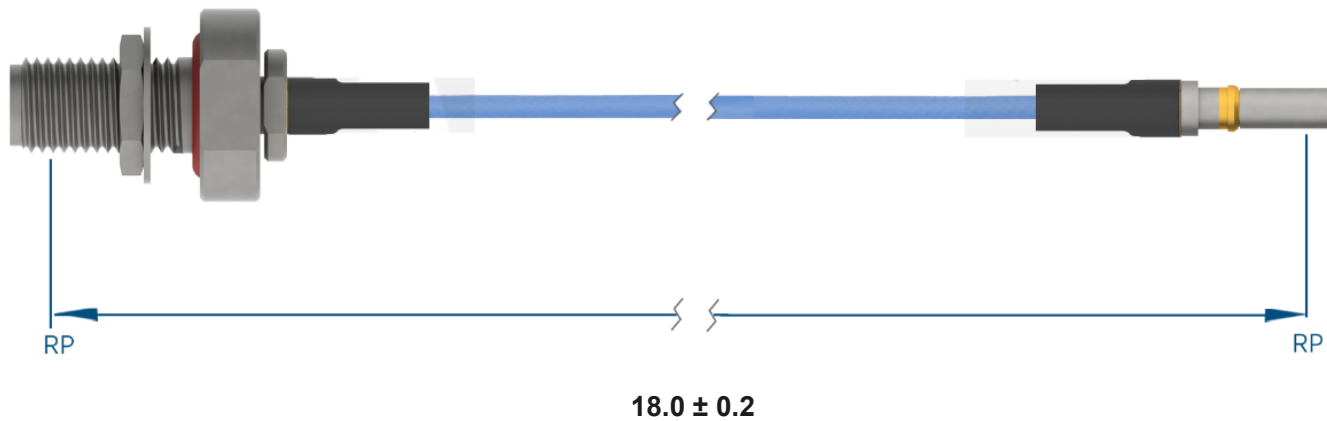

## PRODUCT DATA DRAWING

**MATERIAL**

CONNECTORS: SMA Bulkhead Female (2944-6001)  
 VITA 67.3 SMPS Male Plug-In Contact (SF3811-60060)

CABLE: Ø.047 Flexible Coax

SHRINK TUBING: M23053/5

**PERFORMANCE**

IMPEDANCE: 50 Ohms

FREQ. RANGE: DC to 18 GHz

VSWR: 1.3:1 Max, DC to 18.0 GHz  
 1.5:1 Max, 18.0 + GHz

INSERTION LOSS: 3.22 dB Max

**NOTES**

1. See individual data drawings for connector specifications
2. Dimensions shown are in inches

## TITLE:

SMA Bulkhead Female to VITA 67.3 SMPS Male Plug-In Contact 18" Cable Assembly for Ø.047 Flexible Coax