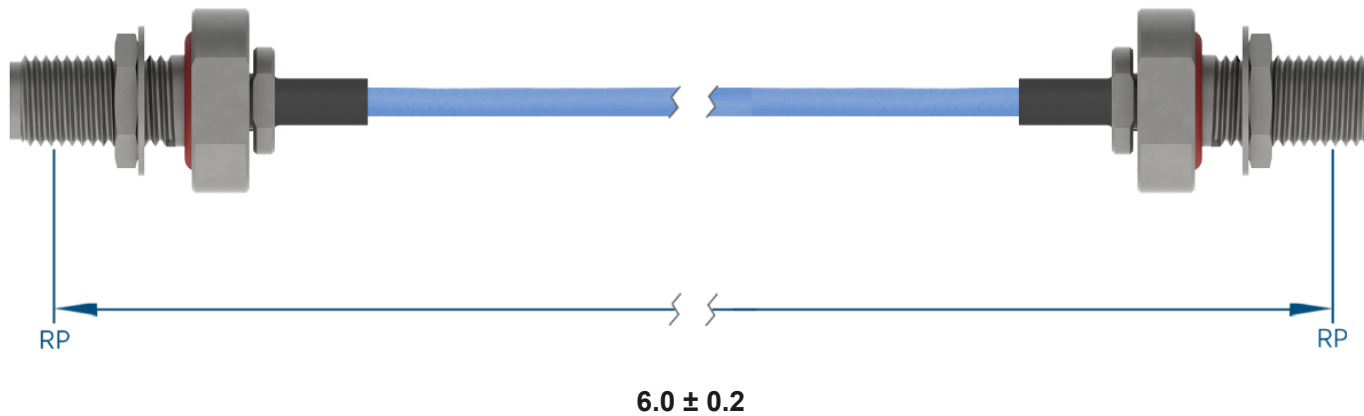

## PRODUCT DATA DRAWING

**MATERIAL**

CONNECTORS: SMA Bulkhead Female (2946-6012)  
SMA Bulkhead Female (2946-6012)

CABLE: Ø.085 Flexible Coax

SHRINK TUBING: M23053/5

**PERFORMANCE**

IMPEDANCE: 50 Ohms

FREQ. RANGE: DC to 18 GHz

VSWR: 1.4:1 Max, DC to 18.0 GHz  
1.6:1 Max, 18.0 + GHz

INSERTION LOSS: 0.82 dB Max

**NOTES**

1. See individual data drawings for connector specifications
2. Dimensions shown are in inches

## TITLE:

SMA Bulkhead Female to SMA Bulkhead Female 6"  
Cable Assembly for Ø.085 Flexible Coax