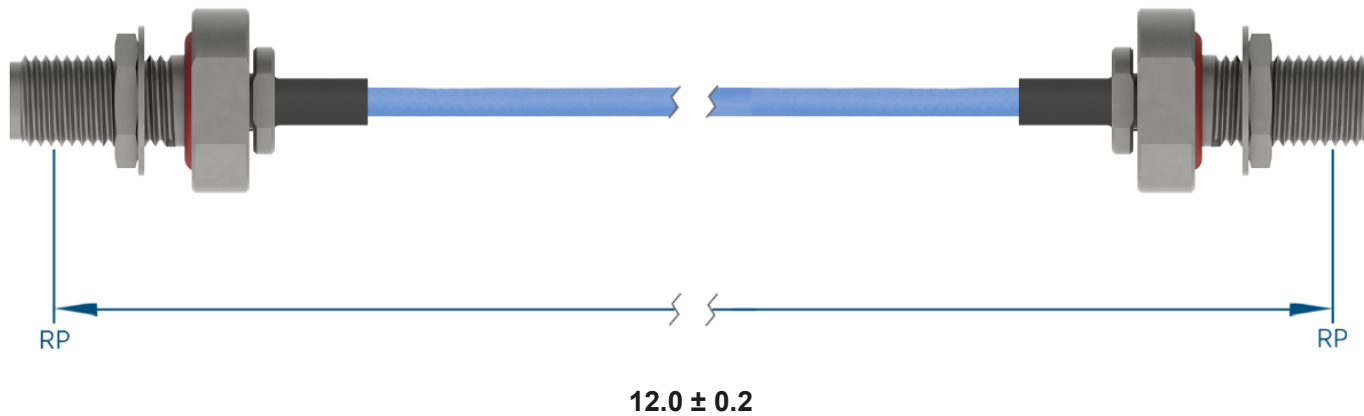

PRODUCT DATA DRAWING

**MATERIAL**

CONNECTORS: SMA Bulkhead Female (2946-6012)
SMA Bulkhead Female (2946-6012)

CABLE: Ø.085 Flexible Coax

SHRINK TUBING: M23053/5

PERFORMANCE

IMPEDANCE: 50 Ohms

FREQ. RANGE: DC to 18 GHz

VSWR: 1.3:1 Max, DC to 18.0 GHz
1.5:1 Max, 18.0 + GHz

INSERTION LOSS: 1.30 dB Max

NOTES

1. See individual data drawings for connector specifications
2. Dimensions shown are in inches

TITLE:

SMA Bulkhead Female to SMA Bulkhead Female 12"
Cable Assembly for Ø.085 Flexible Coax