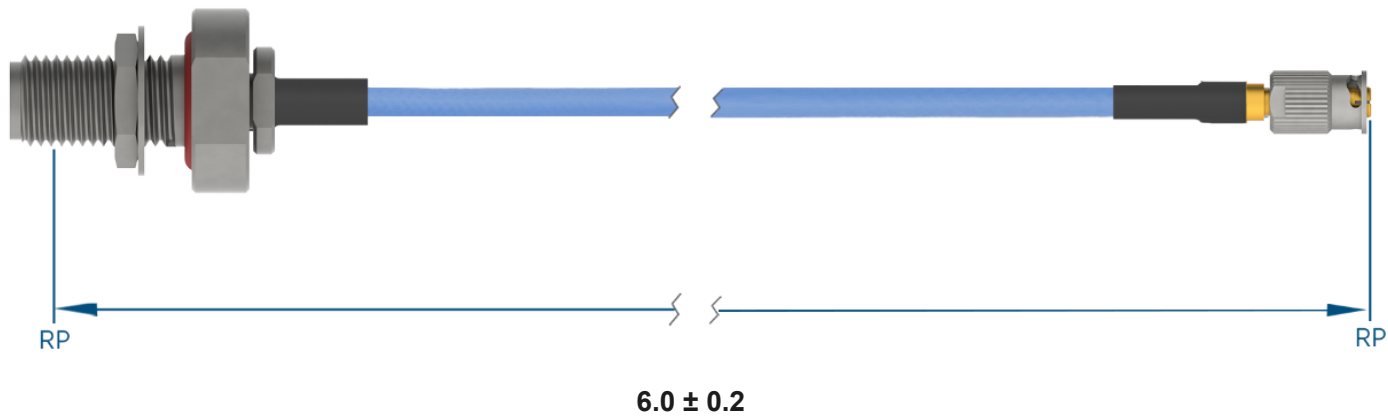

## PRODUCT DATA DRAWING

**MATERIAL**

CONNECTORS: SMA Bulkhead Female (2946-6012)  
SMP Female QB (1221-40049)

CABLE: Ø.085 Flexible Coax

SHRINK TUBING: M23053/5

**PERFORMANCE**

IMPEDANCE: 50 Ohms

FREQ. RANGE: DC to 18 GHz

VSWR: 1.4:1 Max, DC to 18.0 GHz  
1.6:1 Max, 18.0 + GHz

INSERTION LOSS: 0.82 dB Max

**NOTES**

1. See individual data drawings for connector specifications
2. Dimensions shown are in inches

## TITLE:

SMA Bulkhead Female to SMP Female QB 6" Cable  
Assembly for Ø.085 Flexible Coax