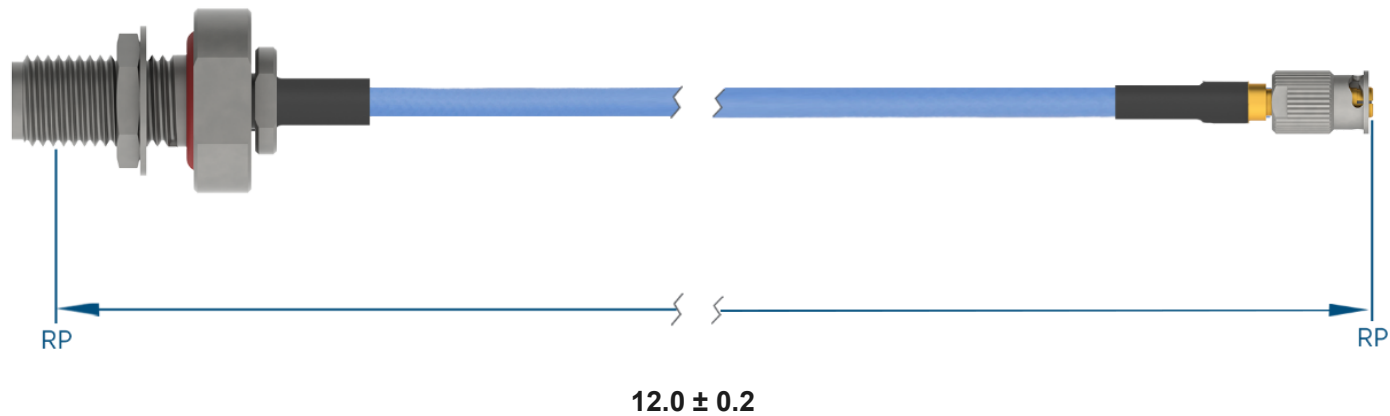

PRODUCT DATA DRAWING

**MATERIAL**

CONNECTORS: SMA Bulkhead Female (2946-6012)
SMP Female QB (1221-40049)

CABLE: Ø.085 Flexible Coax

SHRINK TUBING: M23053/5

PERFORMANCE

IMPEDANCE: 50 Ohms

FREQ. RANGE: DC to 18 GHz

VSWR: 1.3:1 Max, DC to 18.0 GHz
1.5:1 Max, 18.0 + GHz

INSERTION LOSS: 1.30 dB Max

NOTES

1. See individual data drawings for connector specifications
2. Dimensions shown are in inches

TITLE:

SMA Bulkhead Female to SMP Female QB 12" Cable
Assembly for Ø.085 Flexible Coax