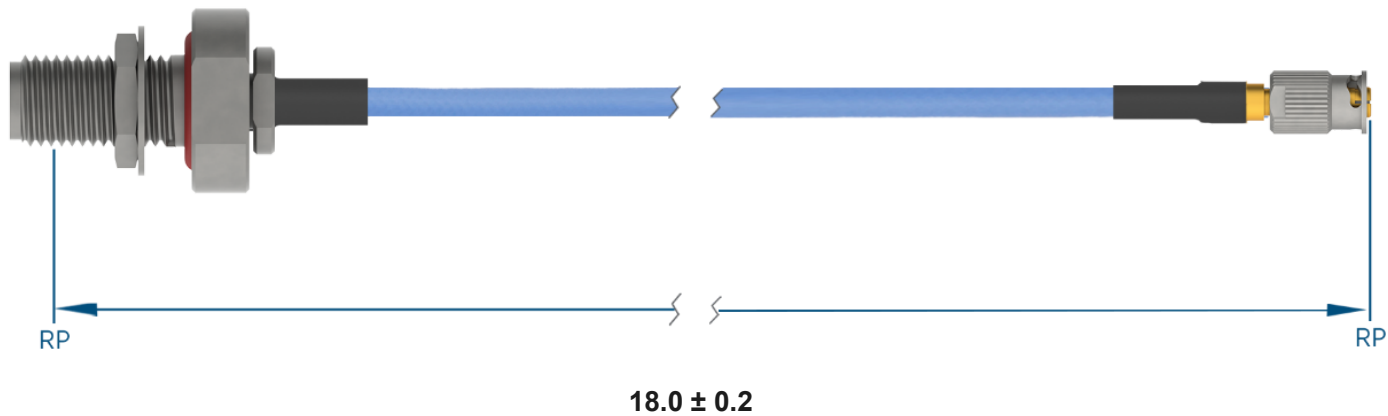

PRODUCT DATA DRAWING

**MATERIAL**

CONNECTORS: SMA Bulkhead Female (2946-6012)
SMP Female QB (1221-40049)

CABLE: Ø.085 Flexible Coax

SHRINK TUBING: M23053/5

PERFORMANCE

IMPEDANCE: 50 Ohms

FREQ. RANGE: DC to 18 GHz

VSWR: 1.3:1 Max, DC to 18.0 GHz
1.5:1 Max, 18.0 + GHz

INSERTION LOSS: 1.78 dB Max

NOTES

1. See individual data drawings for connector specifications
2. Dimensions shown are in inches

TITLE:

SMA Bulkhead Female to SMP Female QB 18" Cable
Assembly for Ø.085 Flexible Coax