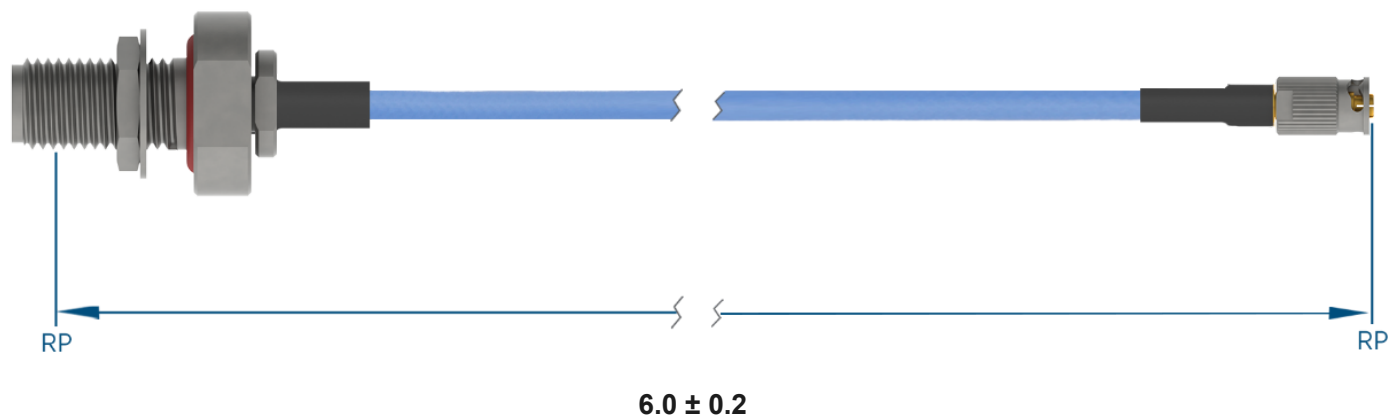

PRODUCT DATA DRAWING

**MATERIAL**

CONNECTORS: SMA Bulkhead Female (2946-6012)
 SMPM Female QB (3221-60004)

CABLE: Ø.085 Flexible Coax

SHRINK TUBING: M23053/5

PERFORMANCE

IMPEDANCE: 50 Ohms

FREQ. RANGE: DC to 18 GHz

VSWR: 1.4:1 Max, DC to 18.0 GHz
 1.6:1 Max, 18.0 + GHz

INSERTION LOSS: 0.82 dB Max

NOTES

1. See individual data drawings for connector specifications
2. Dimensions shown are in inches

TITLE:

SMA Bulkhead Female to SMPM Female QB 6" Cable
 Assembly for Ø.085 Flexible Coax