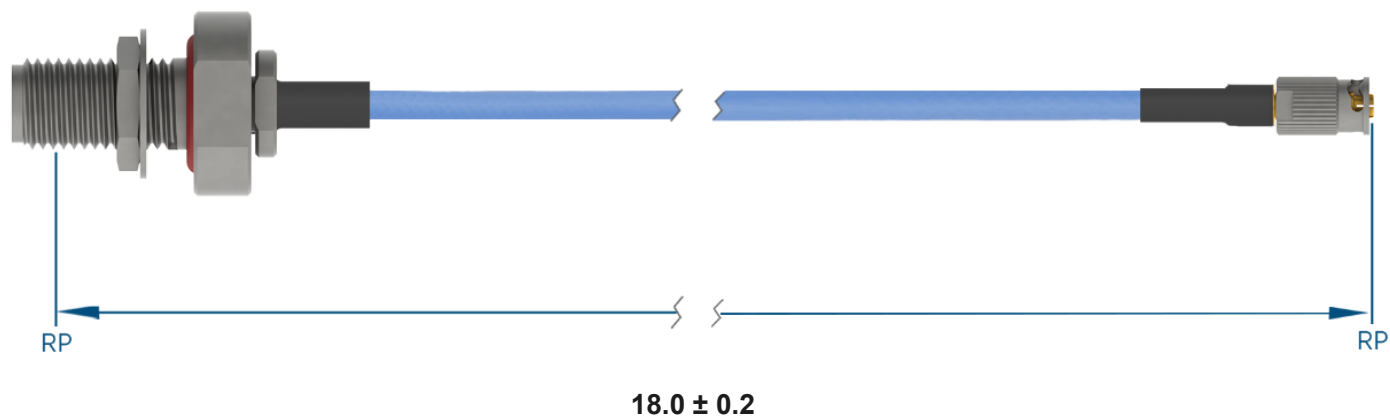

PRODUCT DATA DRAWING

**MATERIAL**

CONNECTORS: SMA Bulkhead Female (2946-6012)
SMPM Female QB (3221-60004)

CABLE: Ø.085 Flexible Coax

SHRINK TUBING: M23053/5

PERFORMANCE

IMPEDANCE: 50 Ohms

FREQ. RANGE: DC to 18 GHz

VSWR: 1.3:1 Max, DC to 18.0 GHz
1.5:1 Max, 18.0 + GHz

INSERTION LOSS: 1.78 dB Max

NOTES

1. See individual data drawings for connector specifications
2. Dimensions shown are in inches

TITLE:

SMA Bulkhead Female to SMPM Female QB 18" Cable
Assembly for Ø.085 Flexible Coax