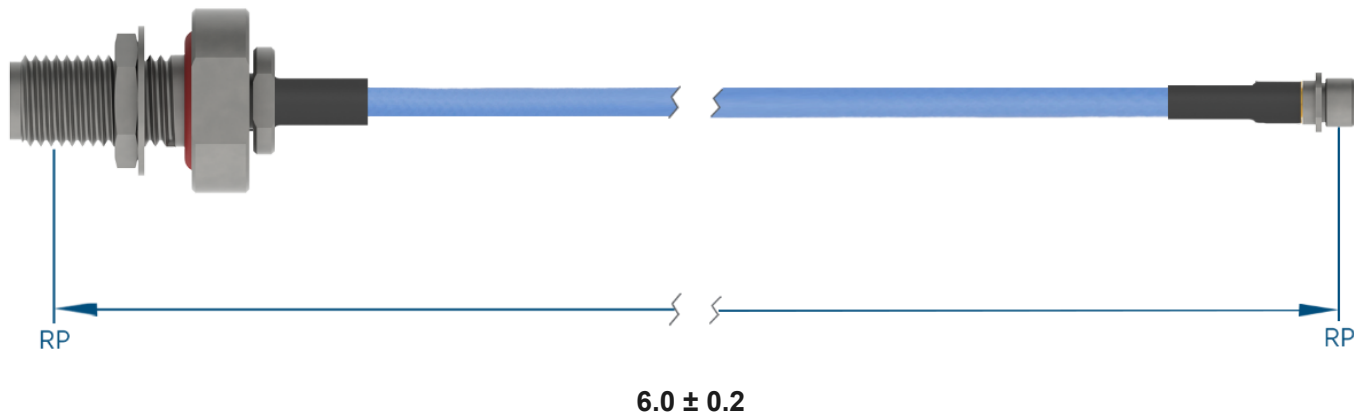

PRODUCT DATA DRAWING

**MATERIAL**

CONNECTORS: SMA Bulkhead Female (2946-6012)
 SMP Male Bulkhead (SF1211-6061)

CABLE: Ø.085 Flexible Coax

SHRINK TUBING: M23053/5

PERFORMANCE

IMPEDANCE: 50 Ohms

FREQ. RANGE: DC to 18 GHz

VSWR: 1.4:1 Max, DC to 18.0 GHz
 1.6:1 Max, 18.0 + GHz

INSERTION LOSS: 0.82 dB Max

NOTES

1. See individual data drawings for connector specifications
2. Dimensions shown are in inches

TITLE:

SMA Bulkhead Female to SMP Male Bulkhead 6"
 Cable Assembly for Ø.085 Flexible Coax