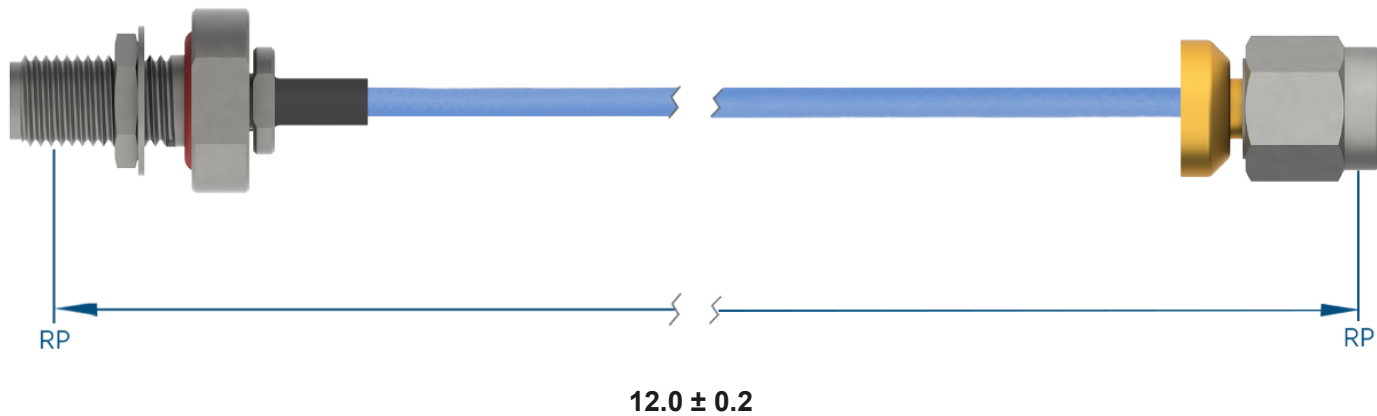

PRODUCT DATA DRAWING

**MATERIAL**

CONNECTORS: SMA Bulkhead Female (2946-6012)
 SMA Low Profile Male (2911-61000)

CABLE: Ø.085 Flexible Coax

SHRINK TUBING: M23053/5

PERFORMANCE

IMPEDANCE: 50 Ohms

FREQ. RANGE: DC to 18 GHz

VSWR: 1.3:1 Max, DC to 18.0 GHz
 1.5:1 Max, 18.0 + GHz

INSERTION LOSS: 1.30 dB Max

NOTES

1. See individual data drawings for connector specifications
2. Dimensions shown are in inches

TITLE:

SMA Bulkhead Female to SMA Low Profile Male 12"
 Cable Assembly for Ø.085 Flexible Coax