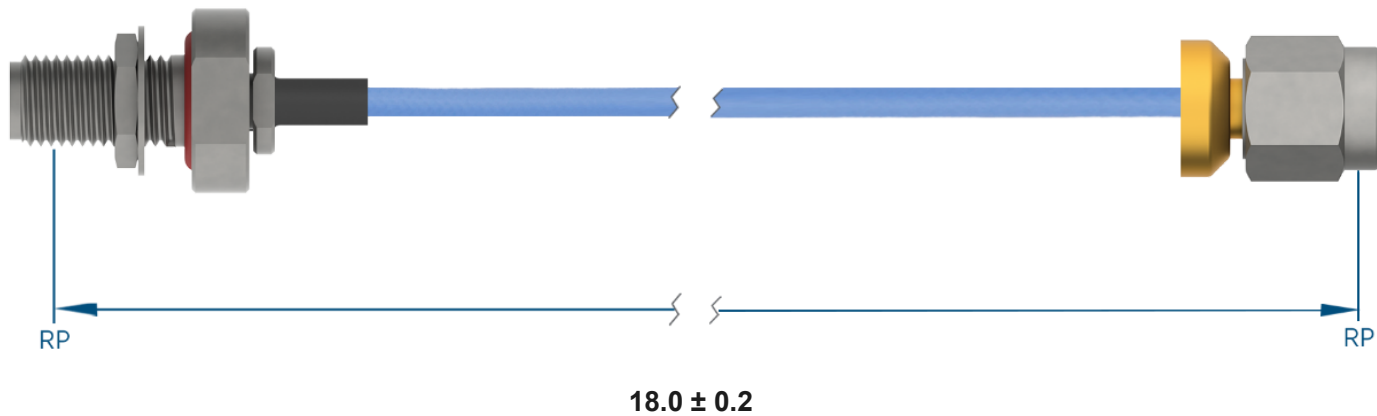

PRODUCT DATA DRAWING

**MATERIAL**

CONNECTORS: SMA Bulkhead Female (2946-6012)
SMA Low Profile Male (2911-61000)

CABLE: Ø.085 Flexible Coax

SHRINK TUBING: M23053/5

PERFORMANCE

IMPEDANCE: 50 Ohms

FREQ. RANGE: DC to 18 GHz

VSWR: 1.3:1 Max, DC to 18.0 GHz
1.5:1 Max, 18.0 + GHz

INSERTION LOSS: 1.78 dB Max

NOTES

1. See individual data drawings for connector specifications
2. Dimensions shown are in inches

TITLE:

SMA Bulkhead Female to SMA Low Profile Male 18"
Cable Assembly for Ø.085 Flexible Coax