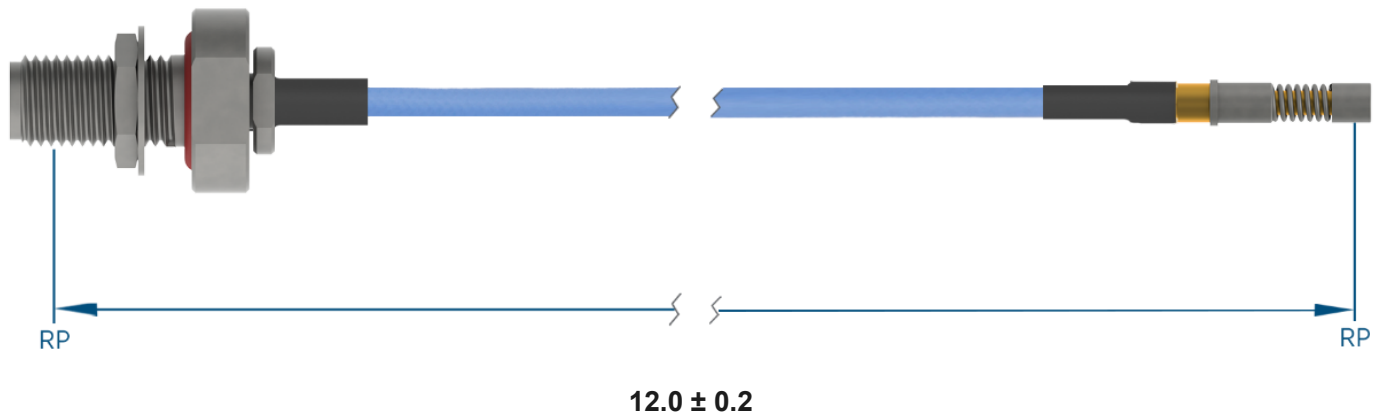

PRODUCT DATA DRAWING

**MATERIAL**

CONNECTORS: SMA Bulkhead Female (2946-6012)
 SMPM Size 12 Socket (SF3211-6004)

CABLE: Ø.085 Flexible Coax

SHRINK TUBING: M23053/5

PERFORMANCE

IMPEDANCE: 50 Ohms

FREQ. RANGE: DC to 18 GHz

VSWR: 1.3:1 Max, DC to 18.0 GHz
 1.5:1 Max, 18.0 + GHz

INSERTION LOSS: 1.30 dB Max

NOTES

1. See individual data drawings for connector specifications
2. Dimensions shown are in inches

TITLE:

SMA Bulkhead Female to SMPM Size 12 Socket 12"
 Cable Assembly for Ø.085 Flexible Coax