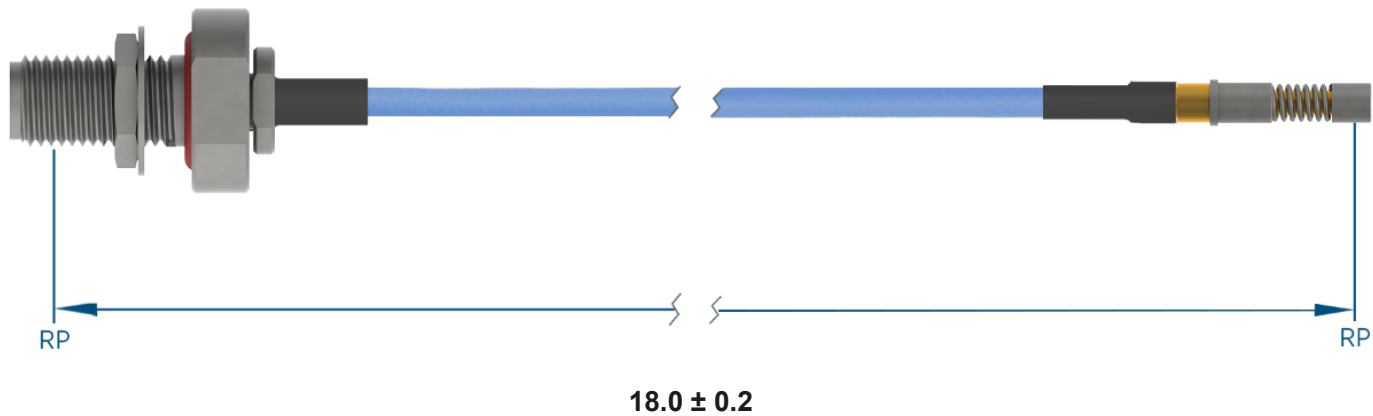

PRODUCT DATA DRAWING

**MATERIAL**

CONNECTORS: SMA Bulkhead Female (2946-6012)
 SMPM Size 12 Socket (SF3211-6004)

CABLE: Ø.085 Flexible Coax

SHRINK TUBING: M23053/5

PERFORMANCE

IMPEDANCE: 50 Ohms

FREQ. RANGE: DC to 18 GHz

VSWR: 1.3:1 Max, DC to 18.0 GHz
 1.5:1 Max, 18.0 + GHz

INSERTION LOSS: 1.78 dB Max

NOTES

1. See individual data drawings for connector specifications
2. Dimensions shown are in inches

TITLE:

SMA Bulkhead Female to SMPM Size 12 Socket 18"
 Cable Assembly for Ø.085 Flexible Coax