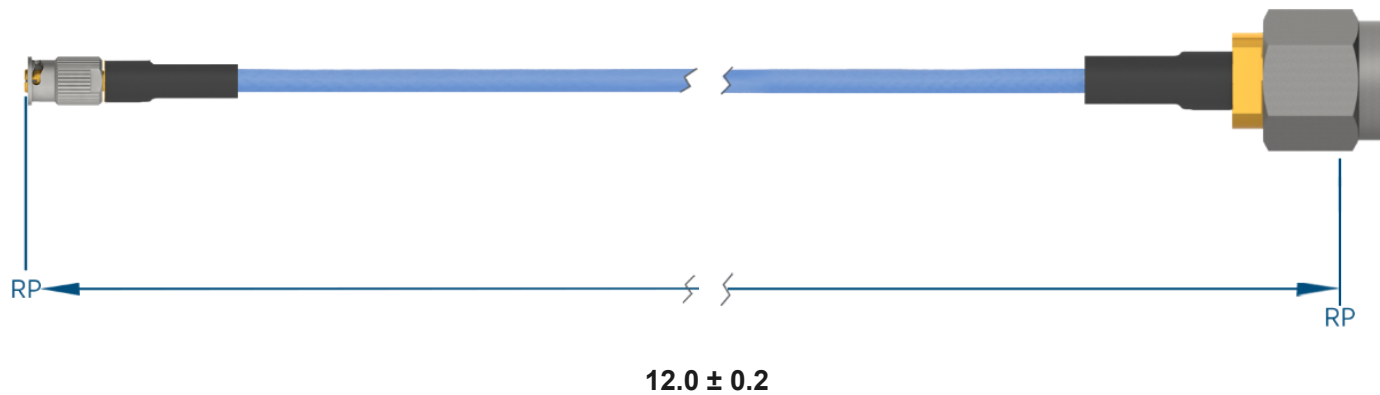

PRODUCT DATA DRAWING

**MATERIAL**

CONNECTORS: SMP Female QB (1221-40051)
 SMA Straight Male (SF2911-60172)

CABLE: Ø.047 Flexible Coax

SHRINK TUBING: M23053/5

PERFORMANCE

IMPEDANCE: 50 Ohms

FREQ. RANGE: DC to 18 GHz

VSWR: 1.3:1 Max, DC to 18.0 GHz
 1.5:1 Max, 18.0 + GHz

INSERTION LOSS: 2.26 dB Max

NOTES

1. See individual data drawings for connector specifications
2. Dimensions shown are in inches

TITLE:

SMP Female QB to SMA Straight Male 12" Cable
 Assembly for Ø.047 Flexible Coax