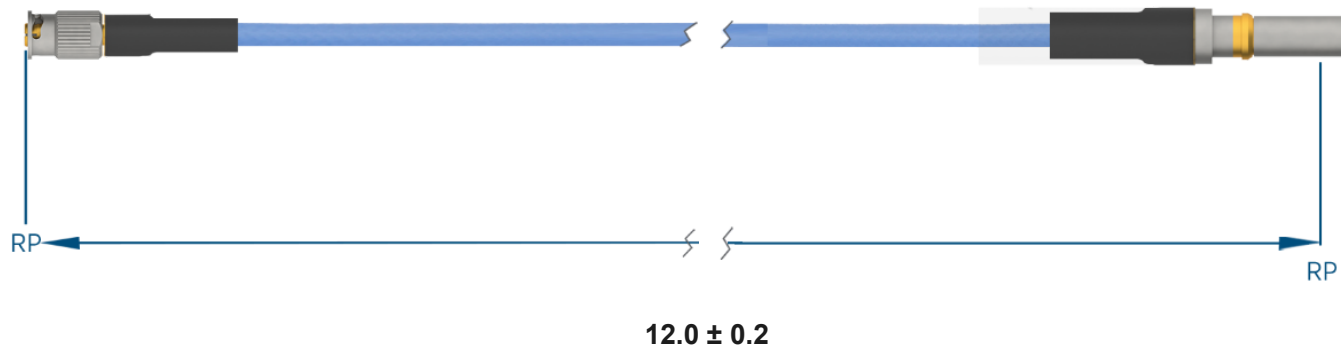

## PRODUCT DATA DRAWING

**MATERIAL**

CONNECTORS: SMP Female QB (1221-40051)  
 VITA 67.3 SMPS Male Plug-In Contact (SF3811-60060)

CABLE: Ø.047 Flexible Coax

SHRINK TUBING: M23053/5

**PERFORMANCE**

IMPEDANCE: 50 Ohms

FREQ. RANGE: DC to 40 GHz

VSWR: 1.3:1 Max, DC to 18.0 GHz  
 1.5:1 Max, 18.0 + GHz

INSERTION LOSS: 3.27 dB Max

**NOTES**

1. See individual data drawings for connector specifications
2. Dimensions shown are in inches

## TITLE:

SMP Female QB to VITA 67.3 SMPS Male Plug-In  
 Contact 12" Cable Assembly for Ø.047 Flexible Coax