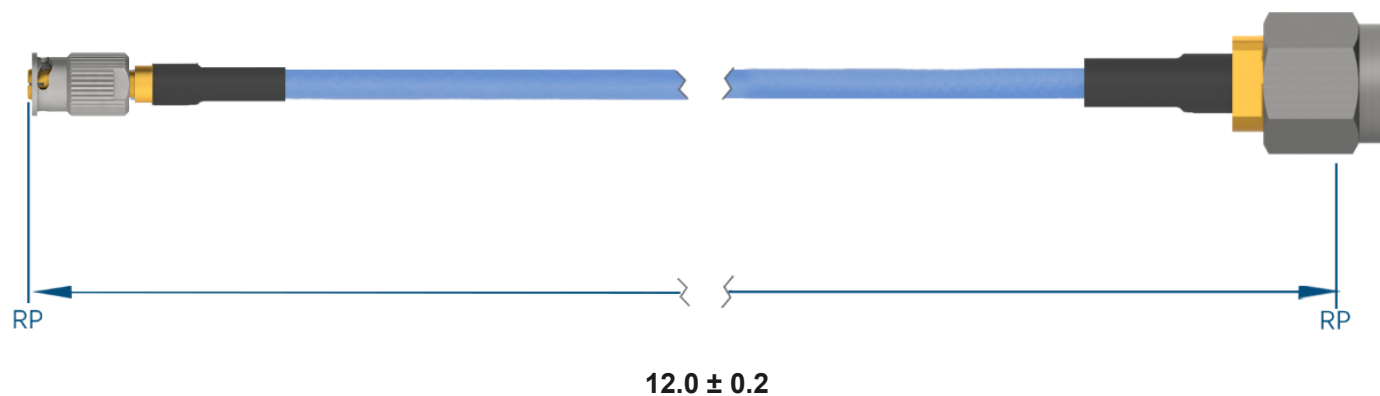

PRODUCT DATA DRAWING

**MATERIAL**

CONNECTORS: SMP Female QB (1221-40049)
 SMA Straight Male (SF2906-6002)

CABLE: Ø.085 Flexible Coax

SHRINK TUBING: M23053/5

PERFORMANCE

IMPEDANCE: 50 Ohms

FREQ. RANGE: DC to 18 GHz

VSWR: 1.3:1 Max, DC to 18.0 GHz
 1.5:1 Max, 18.0 + GHz

INSERTION LOSS: 1.30 dB Max

NOTES

1. See individual data drawings for connector specifications
2. Dimensions shown are in inches

TITLE:

SMP Female QB to SMA Straight Male 12" Cable
 Assembly for Ø.085 Flexible Coax