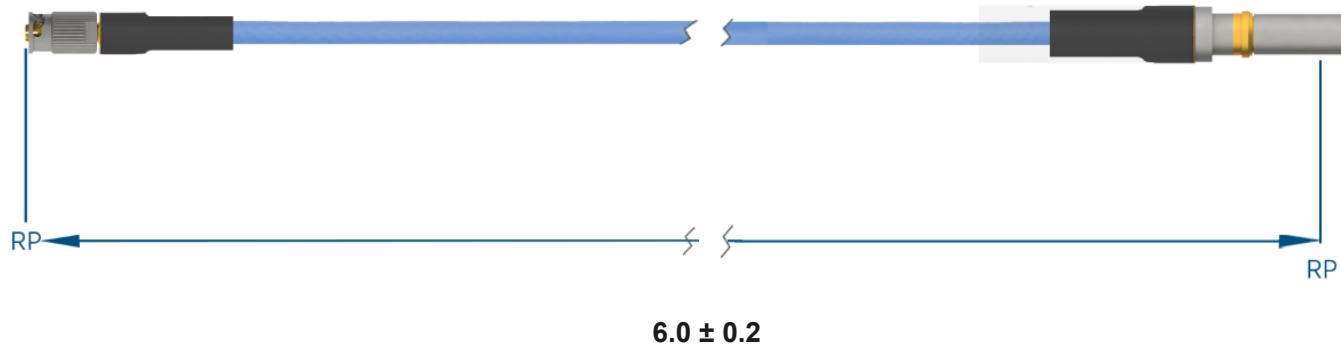

PRODUCT DATA DRAWING

**MATERIAL**

CONNECTORS: SMPM Female QB (3221-60003)
 VITA 67.3 SMPS Male Plug-In Contact (SF3811-60060)

CABLE: Ø.047 Flexible Coax

SHRINK TUBING: M23053/5

PERFORMANCE

IMPEDANCE: 50 Ohms

FREQ. RANGE: DC to 40 GHz

VSWR: 1.4:1 Max, DC to 18.0 GHz
 1.6:1 Max, 18.0 + GHz

INSERTION LOSS: 1.89 dB Max

NOTES

1. See individual data drawings for connector specifications
2. Dimensions shown are in inches

TITLE:

SMPM Female QB to VITA 67.3 SMPS Male Plug-In
 Contact 6" Cable Assembly for Ø.047 Flexible Coax

DWG. NO.

FQSMPM-047-MV67.3SMPS-060

DRAWN

2022-10-17 16:51:32