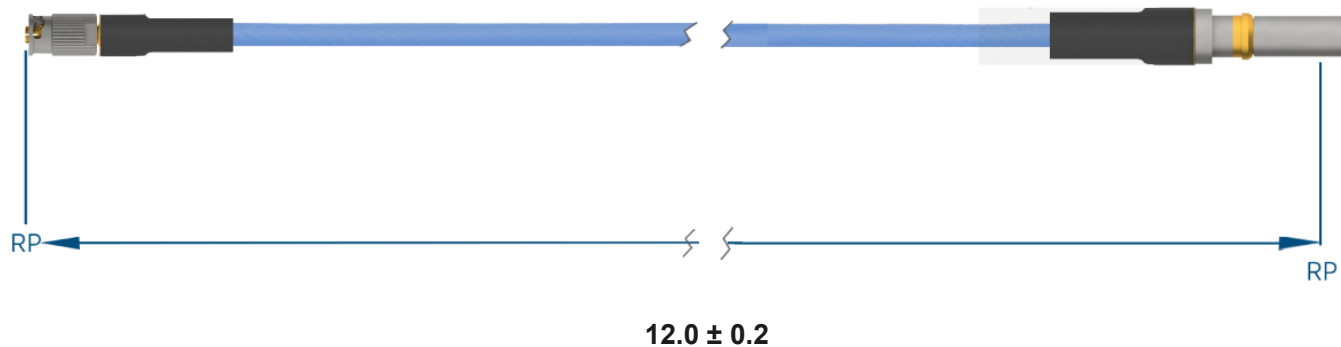

PRODUCT DATA DRAWING

**MATERIAL**

CONNECTORS: SMPM Female QB (3221-60003)
 VITA 67.3 SMPS Male Plug-In Contact (SF3811-60060)

CABLE: Ø.047 Flexible Coax

SHRINK TUBING: M23053/5

PERFORMANCE

IMPEDANCE: 50 Ohms

FREQ. RANGE: DC to 40 GHz

VSWR: 1.3:1 Max, DC to 18.0 GHz
 1.5:1 Max, 18.0 + GHz

INSERTION LOSS: 3.27 dB Max

NOTES

1. See individual data drawings for connector specifications
2. Dimensions shown are in inches

TITLE:

SMPM Female QB to VITA 67.3 SMPS Male Plug-In
 Contact 12" Cable Assembly for Ø.047 Flexible Coax

DWG. NO.

FQSMPM-047-MV67.3SMPS-120

DRAWN

2022-10-17 16:52:01