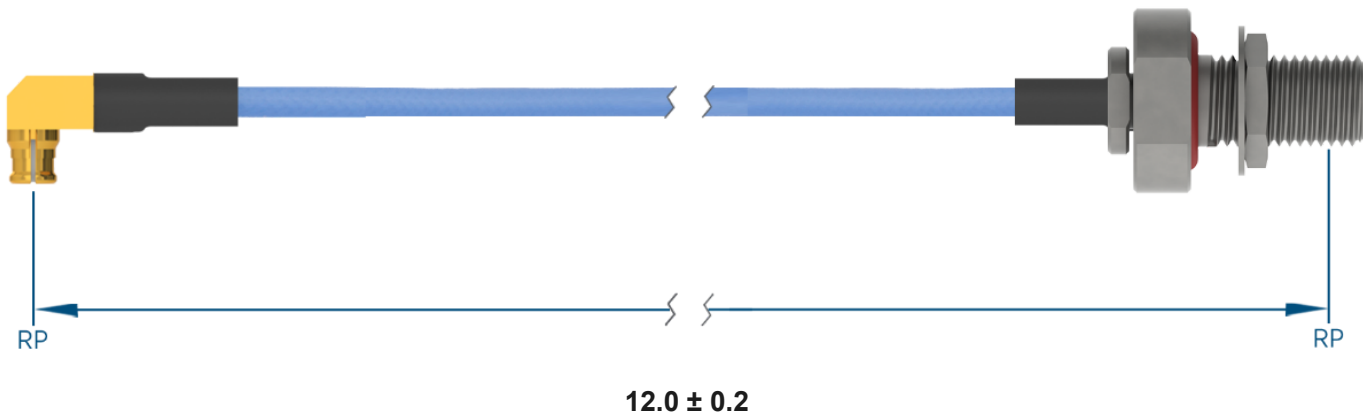

PRODUCT DATA DRAWING

**MATERIAL**

CONNECTORS: SMP R/A Female (1222-4005)
 SMA Bulkhead Female (2946-6012)

CABLE: Ø.085 Flexible Coax

SHRINK TUBING: M23053/5

PERFORMANCE

IMPEDANCE: 50 Ohms

FREQ. RANGE: DC to 18 GHz

VSWR: 1.3:1 Max, DC to 18.0 GHz
 1.5:1 Max, 18.0 + GHz

INSERTION LOSS: 1.30 dB Max

NOTES

1. See individual data drawings for connector specifications
2. Dimensions shown are in inches

TITLE:

SMP R/A Female to SMA Bulkhead Female 12" Cable
 Assembly for Ø.085 Flexible Coax