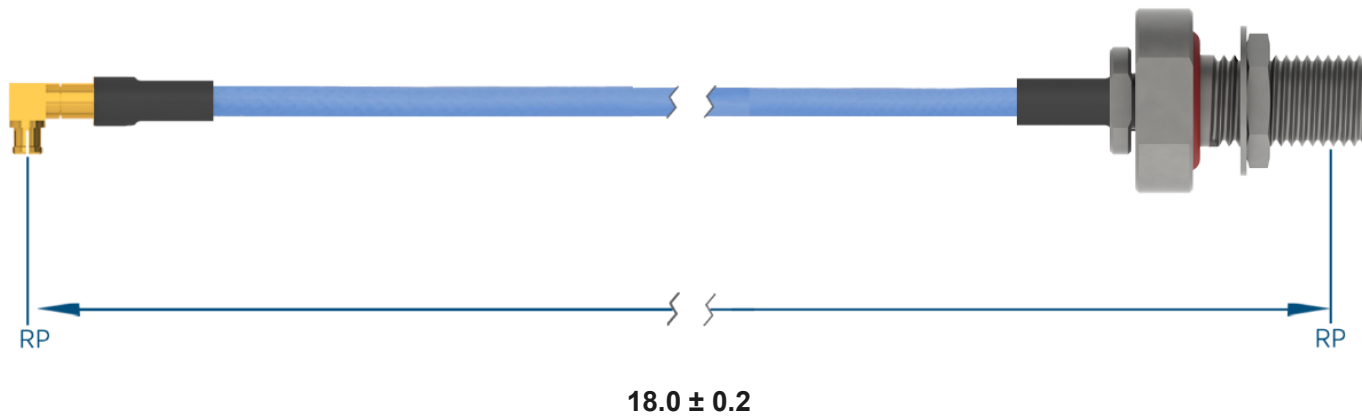

PRODUCT DATA DRAWING

**MATERIAL**

CONNECTORS: SMPM R/A Female (3222-40005)
SMA Bulkhead Female (2946-6012)

CABLE: Ø.085 Flexible Coax

SHRINK TUBING: M23053/5

PERFORMANCE

IMPEDANCE: 50 Ohms

FREQ. RANGE: DC to 18 GHz

VSWR: 1.3:1 Max, DC to 18.0 GHz
1.5:1 Max, 18.0 + GHz

INSERTION LOSS: 1.78 dB Max

NOTES

1. See individual data drawings for connector specifications
2. Dimensions shown are in inches

TITLE:

SMPM R/A Female to SMA Bulkhead Female 18"
Cable Assembly for Ø.085 Flexible Coax