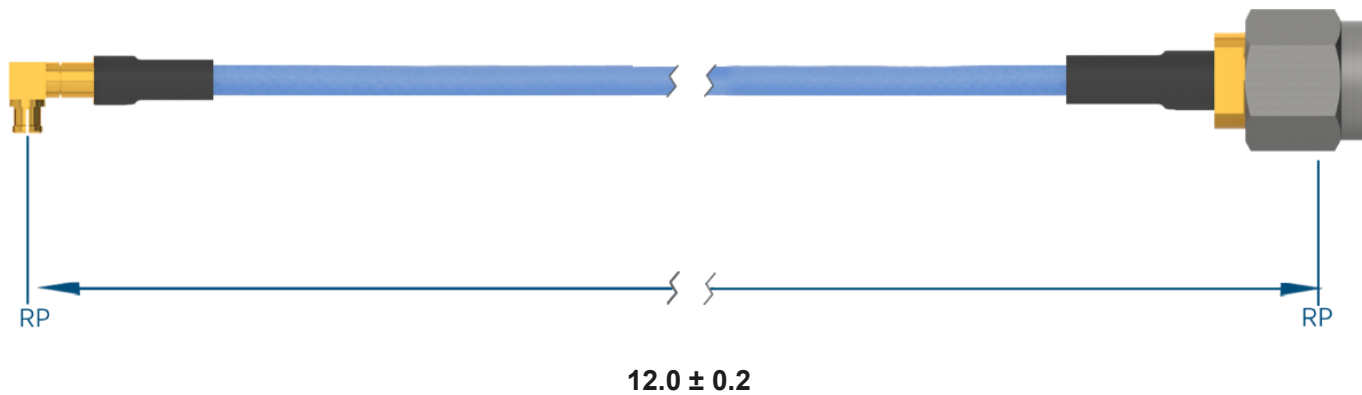

## PRODUCT DATA DRAWING

**MATERIAL**

CONNECTORS: SMPM R/A Female (3222-40005)  
 SMA Straight Male (SF2906-6002)

CABLE: Ø.085 Flexible Coax

SHRINK TUBING: M23053/5

**PERFORMANCE**

IMPEDANCE: 50 Ohms

FREQ. RANGE: DC to 18 GHz

VSWR: 1.3:1 Max, DC to 18.0 GHz  
 1.5:1 Max, 18.0 + GHz

INSERTION LOSS: 1.30 dB Max

**NOTES**

1. See individual data drawings for connector specifications
2. Dimensions shown are in inches

## TITLE:

SMPM R/A Female to SMA Straight Male 12" Cable  
 Assembly for Ø.085 Flexible Coax