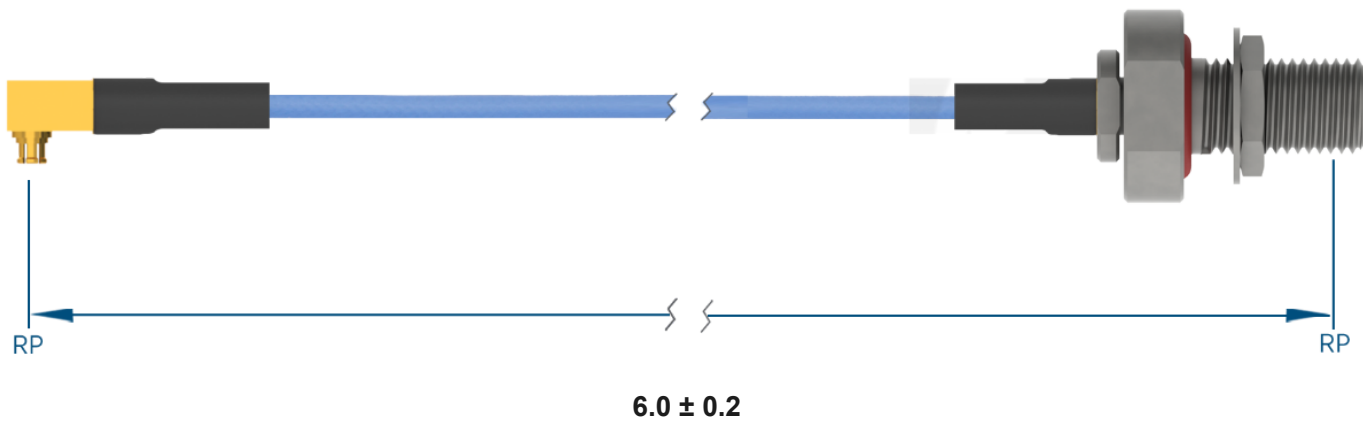

PRODUCT DATA DRAWING

**MATERIAL**

CONNECTORS: SMPS R/A Female (3822-40001)
 SMA Bulkhead Female (2944-6001)

CABLE: Ø.047 Flexible Coax

SHRINK TUBING: M23053/5

PERFORMANCE

IMPEDANCE: 50 Ohms

FREQ. RANGE: DC to 18 GHz

VSWR: 1.4:1 Max, DC to 18.0 GHz
 1.6:1 Max, 18.0 + GHz

INSERTION LOSS: 1.30 dB Max

NOTES

1. See individual data drawings for connector specifications
2. Dimensions shown are in inches

TITLE:

SMPS R/A Female to SMA Bulkhead Female 6" Cable
 Assembly for Ø.047 Flexible Coax