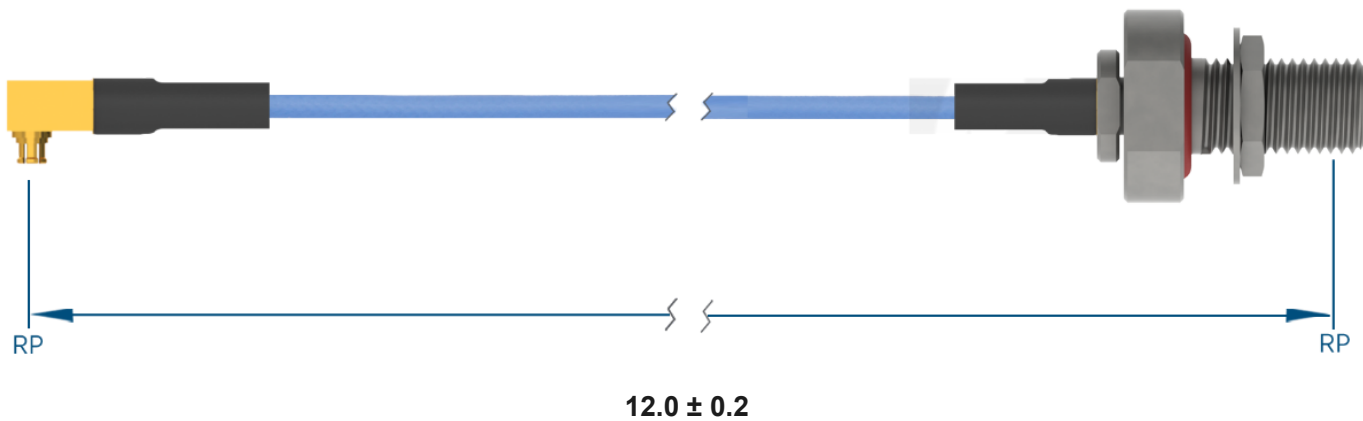

PRODUCT DATA DRAWING

**MATERIAL**

CONNECTORS: SMPS R/A Female (3822-40001)
 SMA Bulkhead Female (2944-6001)

CABLE: Ø.047 Flexible Coax

SHRINK TUBING: M23053/5

PERFORMANCE

IMPEDANCE: 50 Ohms

FREQ. RANGE: DC to 18 GHz

VSWR: 1.3:1 Max, DC to 18.0 GHz
 1.5:1 Max, 18.0 + GHz

INSERTION LOSS: 2.26 dB Max

NOTES

1. See individual data drawings for connector specifications
2. Dimensions shown are in inches

TITLE:

SMPS R/A Female to SMA Bulkhead Female 12"
 Cable Assembly for Ø.047 Flexible Coax