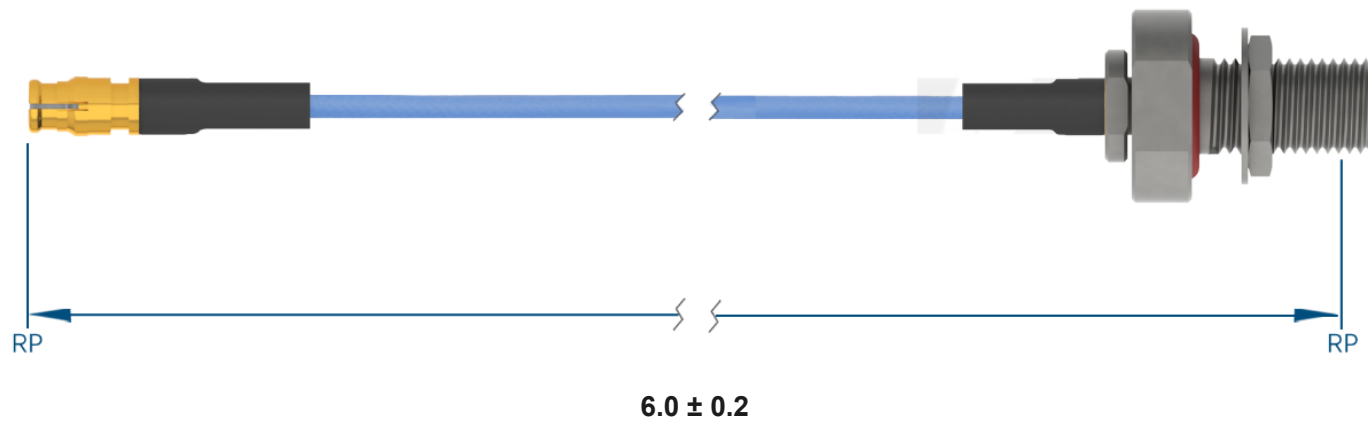

PRODUCT DATA DRAWING

**MATERIAL**

CONNECTORS: SMP Straight Female (1221-4010)
 SMA Bulkhead Female (2944-6001)

CABLE: Ø.047 Flexible Coax

SHRINK TUBING: M23053/5

PERFORMANCE

IMPEDANCE: 50 Ohms

FREQ. RANGE: DC to 18 GHz

VSWR: 1.4:1 Max, DC to 18.0 GHz
 1.6:1 Max, 18.0 + GHz

INSERTION LOSS: 1.30 dB Max

NOTES

1. See individual data drawings for connector specifications
2. Dimensions shown are in inches

TITLE:

SMP Straight Female to SMA Bulkhead Female 6"
 Cable Assembly for Ø.047 Flexible Coax