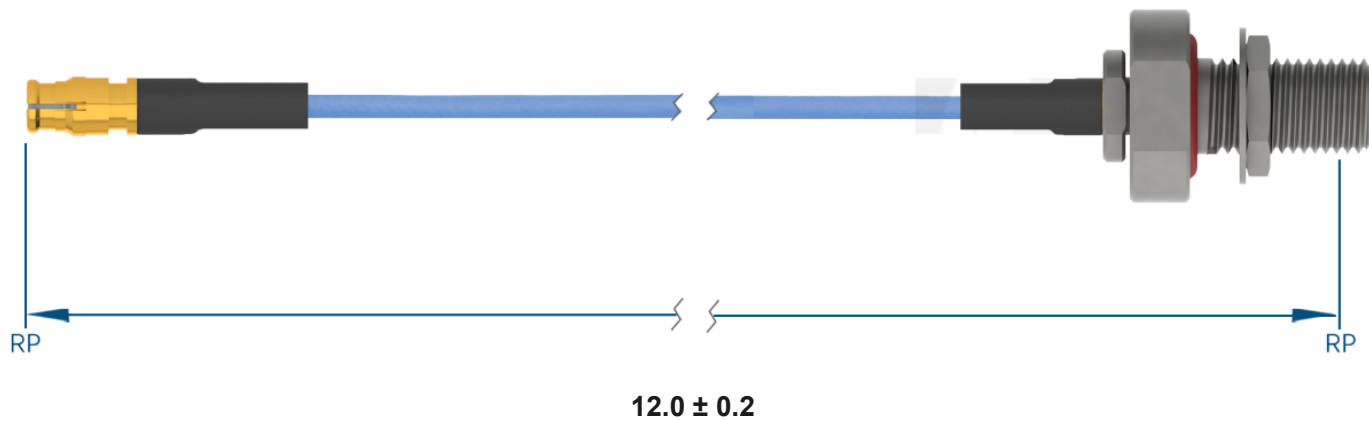

PRODUCT DATA DRAWING

**MATERIAL**

CONNECTORS: SMP Straight Female (1221-4010)
 SMA Bulkhead Female (2944-6001)

CABLE: Ø.047 Flexible Coax

SHRINK TUBING: M23053/5

PERFORMANCE

IMPEDANCE: 50 Ohms

FREQ. RANGE: DC to 18 GHz

VSWR: 1.3:1 Max, DC to 18.0 GHz
 1.5:1 Max, 18.0 + GHz

INSERTION LOSS: 2.26 dB Max

NOTES

1. See individual data drawings for connector specifications
2. Dimensions shown are in inches

TITLE:

SMP Straight Female to SMA Bulkhead Female 12"
 Cable Assembly for Ø.047 Flexible Coax