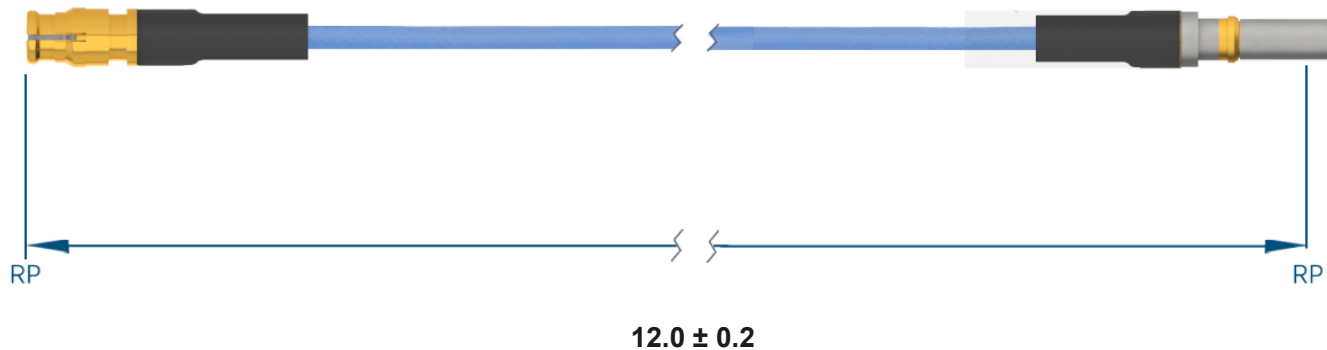

PRODUCT DATA DRAWING

**MATERIAL**

CONNECTORS: SMP Straight Female (1221-4010)
 VITA 67.3 SMPS Male Plug-In Contact (SF3811-60060)

CABLE: Ø.047 Flexible Coax

SHRINK TUBING: M23053/5

PERFORMANCE

IMPEDANCE: 50 Ohms

FREQ. RANGE: DC to 40 GHz

VSWR: 1.3:1 Max, DC to 18.0 GHz
 1.5:1 Max, 18.0 + GHz

INSERTION LOSS: 3.27 dB Max

NOTES

1. See individual data drawings for connector specifications
2. Dimensions shown are in inches

TITLE:

SMP Straight Female to VITA 67.3 SMPS Male Plug-In
 Contact 12" Cable Assembly for Ø.047 Flexible Coax

DWG. NO.

FSSMP-047-MV67.3SMPS-120

DRAWN

2022-10-26 11:37:22