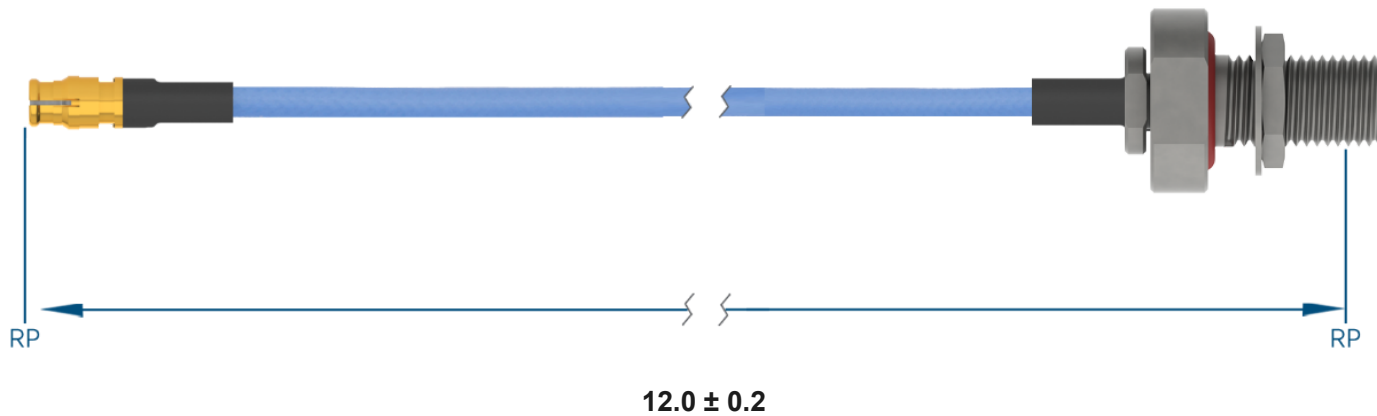

PRODUCT DATA DRAWING

**MATERIAL**

CONNECTORS: SMP Straight Female (1221-4009)
SMA Bulkhead Female (2946-6012)

CABLE: Ø.085 Flexible Coax

SHRINK TUBING: M23053/5

PERFORMANCE

IMPEDANCE: 50 Ohms

FREQ. RANGE: DC to 18 GHz

VSWR: 1.3:1 Max, DC to 18.0 GHz
1.5:1 Max, 18.0 + GHz

INSERTION LOSS: 1.30 dB Max

NOTES

1. See individual data drawings for connector specifications
2. Dimensions shown are in inches

TITLE:

SMP Straight Female to SMA Bulkhead Female 12"
Cable Assembly for Ø.085 Flexible Coax