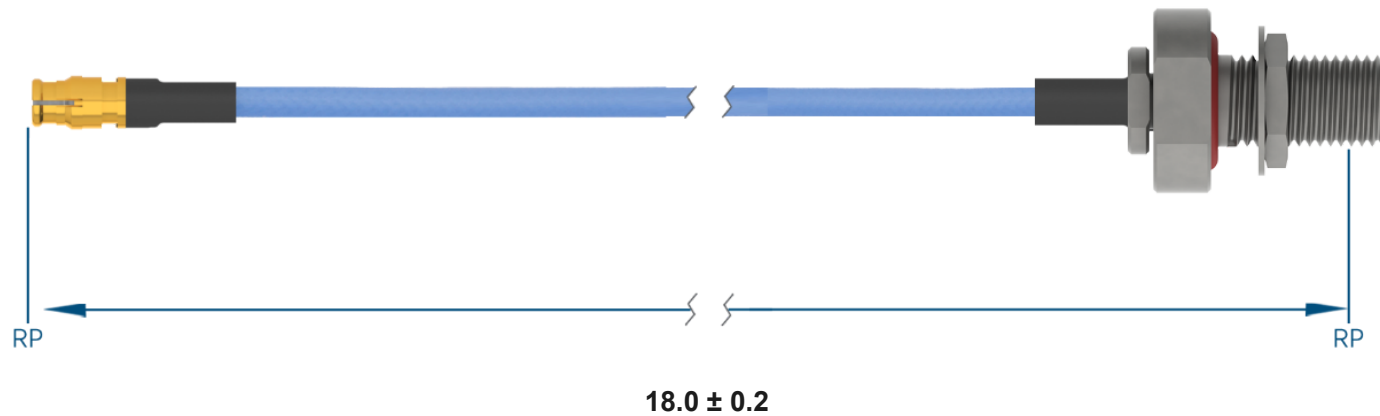

PRODUCT DATA DRAWING

**MATERIAL**

CONNECTORS: SMP Straight Female (1221-4009)
SMA Bulkhead Female (2946-6012)

CABLE: Ø.085 Flexible Coax

SHRINK TUBING: M23053/5

PERFORMANCE

IMPEDANCE: 50 Ohms

FREQ. RANGE: DC to 18 GHz

VSWR: 1.3:1 Max, DC to 18.0 GHz
1.5:1 Max, 18.0 + GHz

INSERTION LOSS: 1.78 dB Max

NOTES

1. See individual data drawings for connector specifications
2. Dimensions shown are in inches

TITLE:

SMP Straight Female to SMA Bulkhead Female 18"
Cable Assembly for Ø.085 Flexible Coax